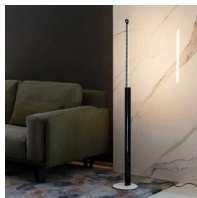

Family Metrica floor
Typology Floor
Utilisation Indoor

Dimensions

Height 86,5 - 1,3 (base) cm
Profondità 87,8 - 50 (estrazione sorgente LED) cm
Weight 3.5 Kg

Materials

Structure	iron	Diffuser	polycarbonate
Base	iron	Elementi	aluminium

Voltage	24/230V	Watt	15 W
Power unit	Included	Lumen	850 lm
Mounting Power Supply	External	CRI	>80
Power supply	Electronic power supply with cable and plug	Duration	50000 h
Dimming	Electronics	CCT	3000 K
		Energy class	

Certifications

Colour variant code

2314/NE