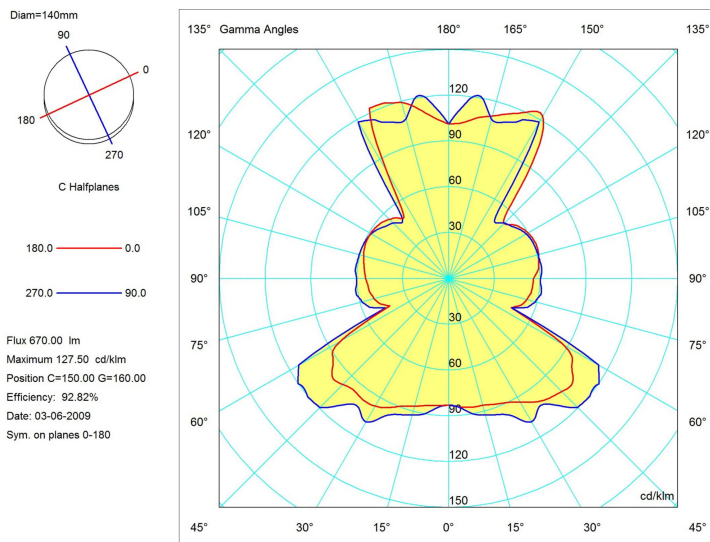

Tube/V

Ø 14 cm

Elio Martinelli

colors

Typology Wall
Utilisation Indoor

230V 10 W E27

diffuse light

Wall lamp diffused light. Support in resin and reflector satin glass diffuser. For Led bulb. Available in two sizes.

Family Tube/v
 Typology Wall
 Utilisation Indoor

Dimensions

Height 14 cm
 Profondità 20 cm
 Diameter 14 cm
 Weight 0.8 Kg

Materials

Riflettore glass Base polyamide

Voltage 230V
 Dimming No dimmable

Certifications

Photometric curves

Colour variant code

1261/V/BI

White

Gallery