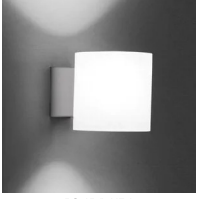

Tube/V

Ø 14 cm

Elio Martinelli

colors

Typology Wall
Utilisation Indoor

230V 10 W E27

diffuse light

Wall lamp diffused light. Support in resin and reflector satin glass diffuser. For Led bulb. Available in two sizes.

Family Tube/v
 Typology Wall
 Utilisation Indoor

Dimensions

Height 14 cm
 Profondità 20 cm
 Diameter 14 cm
 Weight 0.8 Kg

Materials

Riflettore glass Base polyamide

Voltage 230V
 Dimming No dimmable

Certifications

Photometric curves

Colour variant code

1261/V/BI

White

Gallery