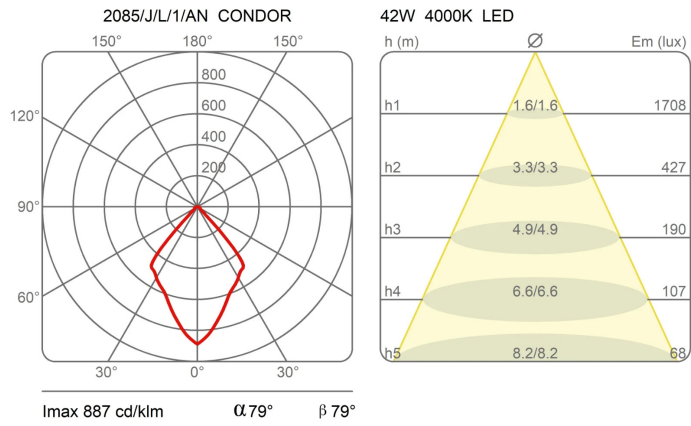

# Condor

Ø 42 cm

Emiliana Martinelli

colors

Typology      Pendant  
Utilisation    Indoor

230V 31 W 4403 lm

direct light

Hanging device, direct light. Painted aluminium structure. Particular painted aluminium support. Integrated LED light source. Electronic driver inside the ceiling box.

Award

Family	Condor
Typology	Pendant
Utilisation	Indoor

**Dimensions**

Height	44 cm
Diameter	42 cm
Power supply cable length	400 cm
Weight	7 Kg

**Materials**

Structure	aluminium	Diffuser	polycarbonate
Elementi	aluminium	Canopy	aluminium

## Photometric curves