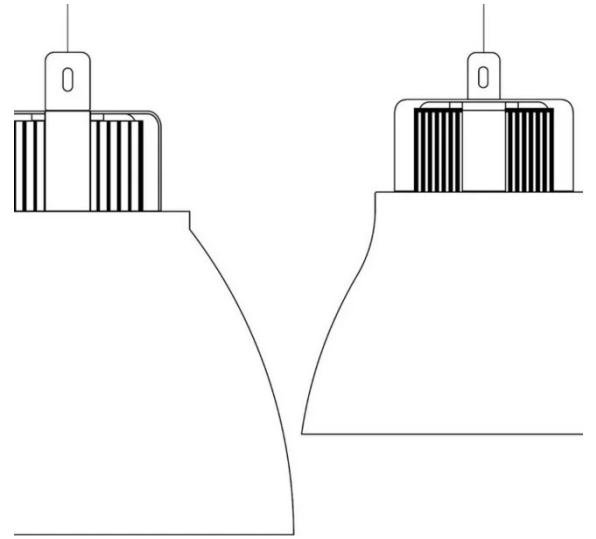

# Condor

Ø 42 cm

Emiliana Martinelli

colors

Typology      Pendant  
Utilisation    Indoor

230V 31 W 4403 lm

direct light

Hanging device, direct light. Painted aluminium structure. Particular painted aluminium support. Integrated LED light source. Electronic driver inside the ceiling box.

Award

Family	Condor
Typology	Pendant
Utilisation	Indoor

**Dimensions**

Height	44 cm
Diameter	42 cm
Power supply cable length	400 cm
Weight	7 Kg

**Materials**

Structure	aluminium	Diffuser	polycarbonate
Elementi	aluminium	Canopy	aluminium

## Photometric curves