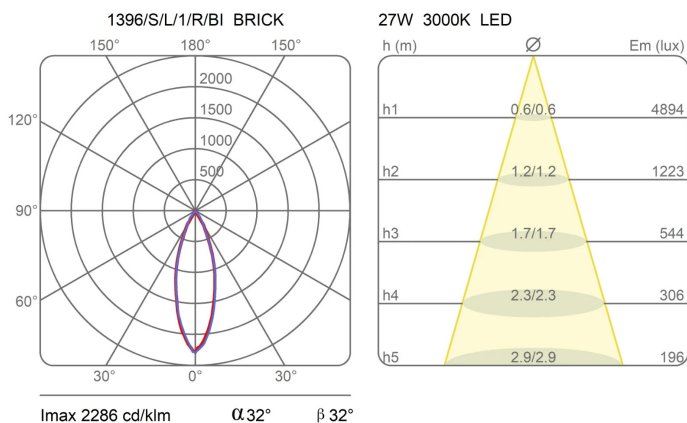

Family	Brick
Typology	Spotlight Wall
Utilisation	Indoor

Dimensions

Height	30 cm
Larghezza	15 cm
Profondità	11 cm
Power supply cable length	0 cm
Weight	1.3 Kg

Materials

Structure	aluminium	Base	aluminium
-----------	-----------	------	-----------

Photometric curves

Colour variant code

1396/S/L/1/R/BI

White

Gallery