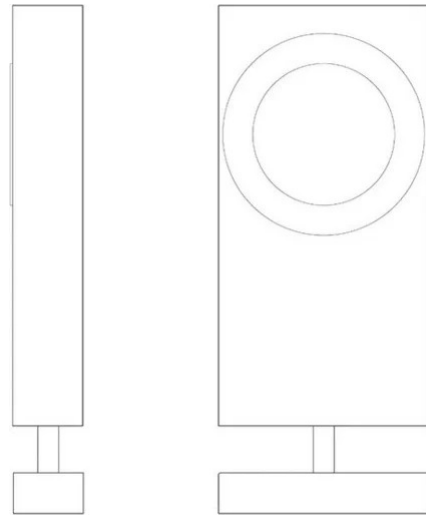

Brick

Wide beam

Emiliana Martinelli

colors

Typology Spotlight Wall

Utilisation Indoor

230V 25 W 7500 lm

direct light

Swivel wall lamp, direct/adjustable light. Aluminium structure painted. LED light source integrated. Complete of electronic driver inside the body lamp.

Available in two different light beams: medium and wide.

Family	Brick
Typology	Spotlight Wall
Utilisation	Indoor

Dimensions

Height	30 cm
Larghezza	15 cm
Profondità	11 cm
Power supply cable length	0 cm
Weight	1.3 Kg

Materials

Structure	aluminium	Base	aluminium
-----------	-----------	------	-----------

Photometric curves

Colour variant code

1396/S/L/1/R/BI

White

Gallery