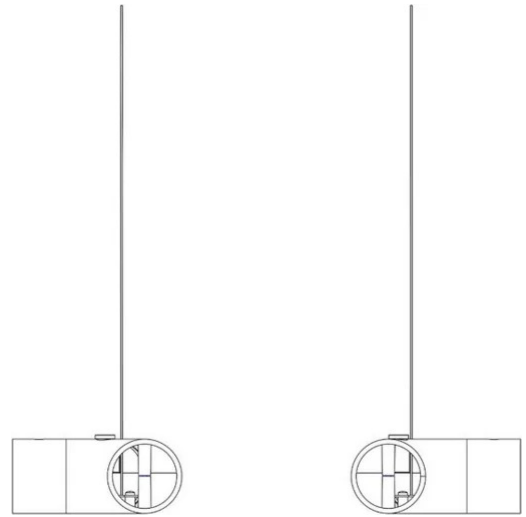

Joint 90° Calabronet

Emiliana Martinelli
Andrea Menchini

Typology

Utilisation Indoor

colors

Joint 90° with steel cable.

Family Joint 90° Calabronet
Typology
Utilisation Indoor

Dimensions

Profondità 10,2 cm
Lunghezza 10,2 cm
Diameter 4,5 cm
Weight 0.8 Kg

Materials

Structure nylon

Certifications

Colour variant code

40052/NE

Black