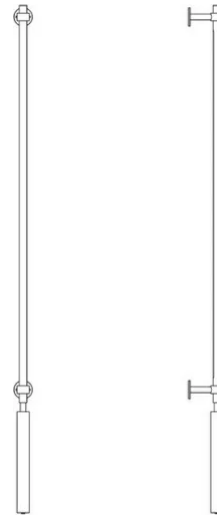

Colibrì

Revolving

Emiliana Martinelli

colors

Typology Wall
Utilisation Indoor

230V 13 W 2140 lm

direct light

indirect light

Wall lamp swivel direct/indirect light. Painted aluminium structure. LED light source integrated and electronic driver integrated in the body lamp.

Family	Colibri
Typology	Wall
Utilisation	Indoor

Dimensions

Profondità	11,5 cm
Lunghezza	167 cm
Diameter	2,5 cm
Power supply cable length	0 cm
Weight	1,7 Kg

Materials

Structure	aluminium	Diffuser	methacrylate 040
Elementi	aluminium		

Voltage	230V	Watt	13 W
Power unit	Included	Lumen	2140 lm
Mounting Power Supply	Indoor	CRI	>80
Power supply	Electronic power supply	Duration	50000 h
Non dimmable		CCT	3000 K
		Energy class	D