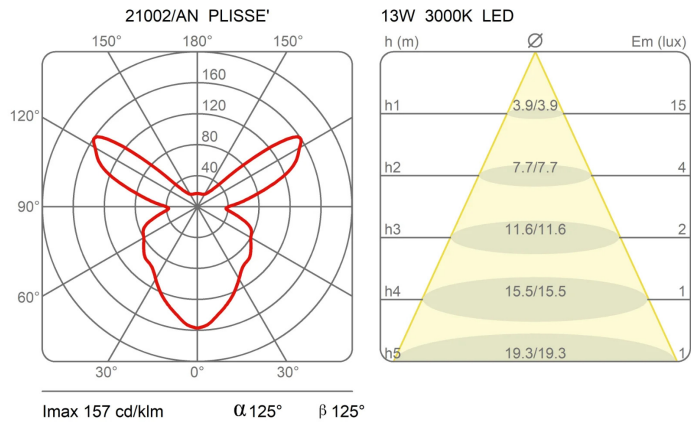

### Dimensions

Height	33 cm
Diameter	45 cm
Power supply cable length	400 cm
Weight	2 Kg

### Materials

Structure	methacrylate	Elementi	aluminium
Canopy	aluminium		

Voltage	230V	Watt	11.5 W
Power unit	Included	Lumen	1150 lm
Mounting Power Supply	External	CRI	>80
		Duration	50000 h
Power supply	Electronic power supply	CCT	3000 K
Non dimmable		Energy class	F

## Photometric curves