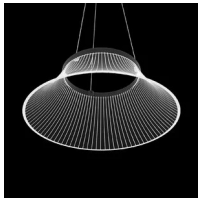

Colour variant code