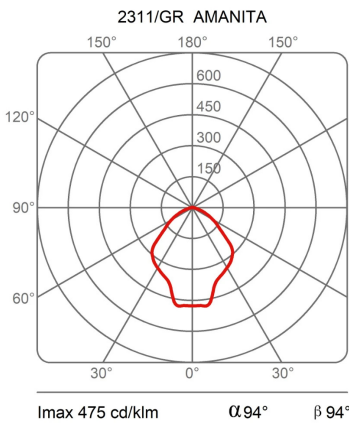

Certifications

Photometric curves