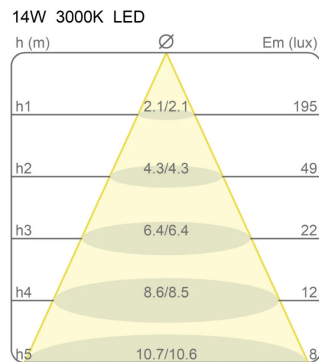

Certifications

Photometric curves