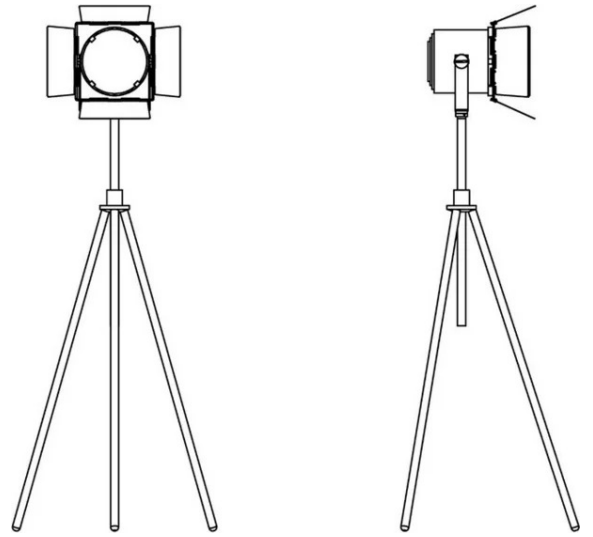

Faretto Spottò

Emiliana Martinelli

Studio Foa

Typology Floor
Utilisation Indoor

colors

230V 29 W 3625 lm

direct light

Standing lamp, with tripod support in metal, with adjustable height. Swivel reflector direct/indirect light in painted aluminium with swivel wiring wings. LED light source integrated. Complete with electronic driver.

Family	Faretto Spottò
Typology	Floor
Utilisation	Indoor

Dimensions

Height	170/240 cm
Profondità	27/43 cm
Diameter	24 cm
Power supply cable length	250 cm
Weight	12.1 Kg

Materials

Structure	aluminium	Elementi	aluminium
-----------	-----------	----------	-----------