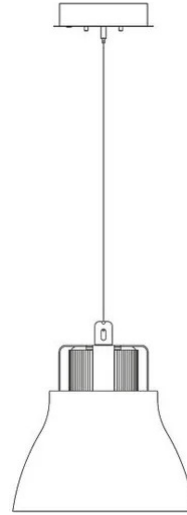

Condor

Ø 42 cm

Emiliana Martinelli

colors

Typology Pendant
Utilisation Indoor

230V 31 W 4403 lm

direct light

Hanging device, direct light. Painted aluminium structure. Particular painted aluminium support. Integrated LED light source. Electronic driver inside the ceiling box.

Award

Family	Condor
Typology	Pendant
Utilisation	Indoor

Dimensions

Height	44 cm
Diameter	42 cm
Power supply cable length	400 cm
Weight	7 Kg

Materials

Structure	aluminium	Diffuser	polycarbonate
Elementi	aluminium	Canopy	aluminium