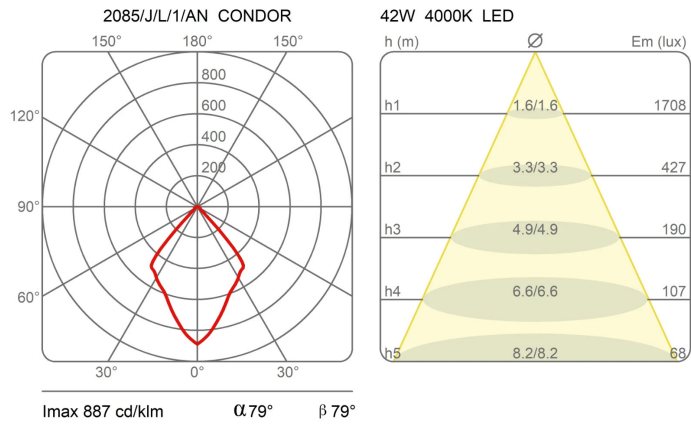

Award

Family	Condor
Typology	Pendant
Utilisation	Indoor

Dimensions

Height	44 cm
Diameter	42 cm
Power supply cable length	400 cm
Weight	7 Kg

Materials

Structure	aluminium	Diffuser	polycarbonate
Elementi	aluminium	Canopy	aluminium

EcoLabel

Photometric curves

Colour variant code

2085/J/DIM/L/1/AN

Anthracite

Gallery