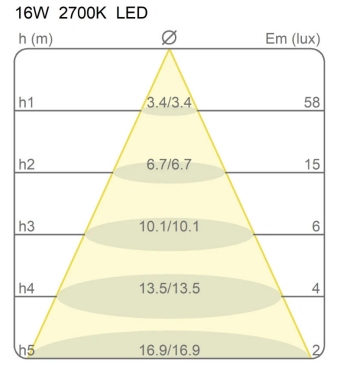

Family	Babele
Typology	Pendant
Utilisation	Indoor

Dimensions

Height	53 cm
Diameter	92 cm
Power supply cable length	400 cm
Weight	10 Kg

Materials

Structure	aluminium	Canopy	abs
Voltage	230V	3 X	
Dimming	No dimmable		

Certifications

Photometric curves

Colour variant code

2040/SD

Micaceous

Gallery