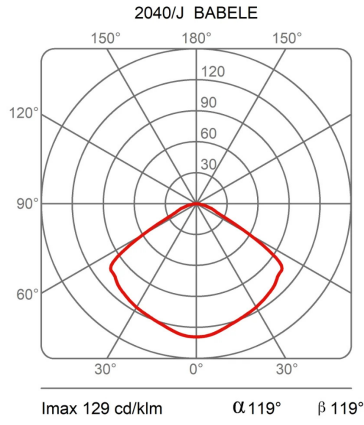

Family	Babele
Typology	Pendant
Utilisation	Indoor

Dimensions

Height	53 cm
Diameter	92 cm
Power supply cable length	400 cm
Weight	10 Kg

Materials

Structure	aluminium	Canopy	abs
Voltage	230V	3 X	
Dimming	No dimmable		

Certifications

Photometric curves

Colour variant code

2040/SD

Micaceous

Gallery