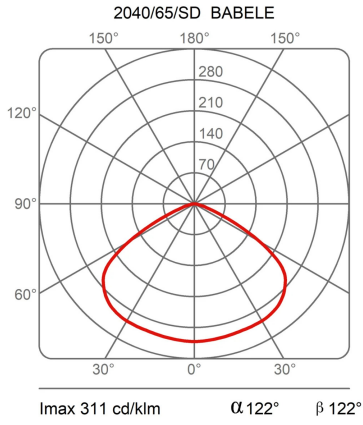

Family	Babele
Typology	Pendant
Utilisation	Indoor

Dimensions

Height	53 cm
Diameter	92 cm
Power supply cable length	400 cm
Weight	10 Kg

Materials

Structure	aluminium	Canopy	abs
Voltage	230V	3 X	
Dimming	No dimmable		

Certifications

Photometric curves

Colour variant code

2040/SD

Micaceous

Gallery