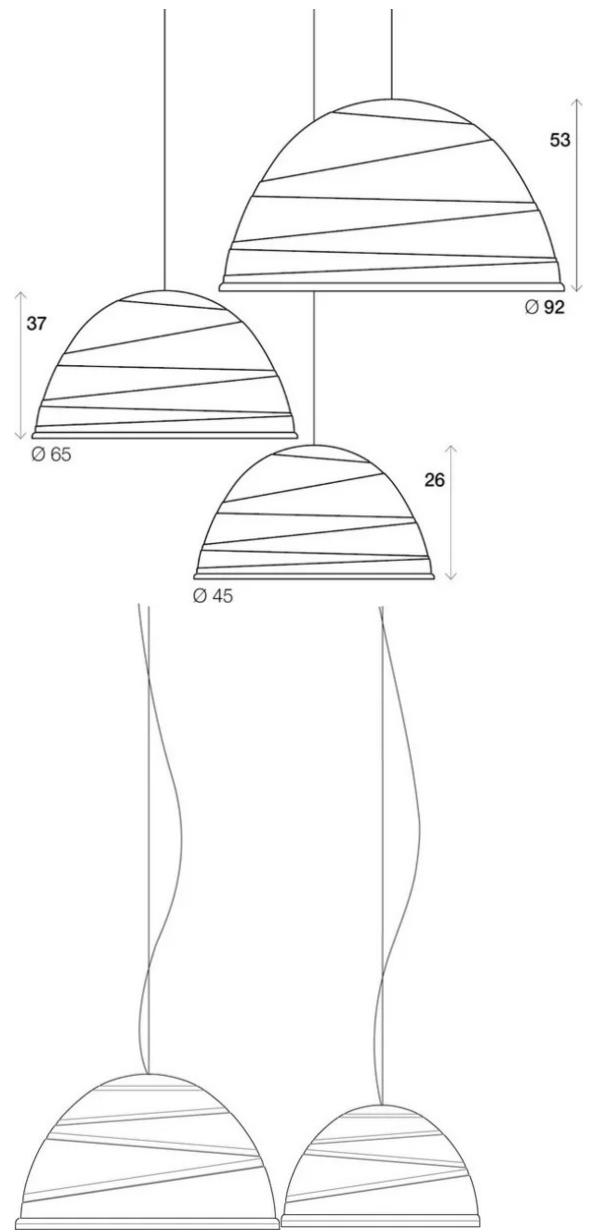

Babele

Ø 92 cm

Marc Sadler

colors

Typology Pendant
Utilisation Indoor

230V 3x 45 W E27

direct light

diffuse light

Hanging lamp for direct light in turned aluminium and painted externally with different shades of micaceous color, golden inside. Suspended with steel cables, produced in 3 diameters: Ø 45cm, Ø 65cm and Ø 92cm.

Designed by Marc Sadler in 2005 for Martinelli Luce, the surface of the lamp is characterized by circular ribs of different diameters arranged in almost parallel planes to describe a path: the path of man towards the infinite light and truth as opposed to the boring life. Babele has a strong personality, which attracts attention, able to fill the space.

Family	Babele
Typology	Pendant
Utilisation	Indoor

Dimensions

Height	53 cm
Diameter	92 cm
Power supply cable length	400 cm
Weight	10 Kg

Materials

Structure	aluminium	Canopy	abs
Voltage	230V	3 X	
Dimming	No dimmable		