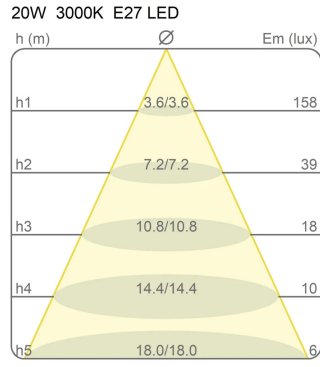

Family	Babele
Typology	Pendant
Utilisation	Indoor

Dimensions

Height	53 cm
Diameter	92 cm
Power supply cable length	400 cm
Weight	10 Kg

Materials

Structure	aluminium	Canopy	abs
Voltage	230V	3 X	
Dimming	No dimmable		

Certifications

Photometric curves

Colour variant code

2040/SD

Micaceous

Gallery