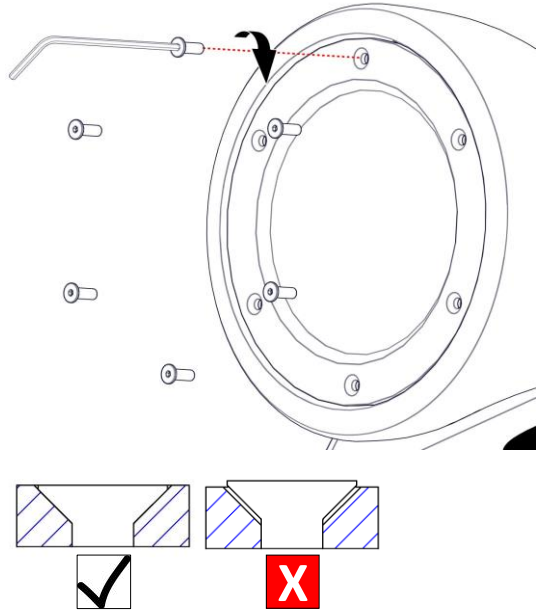

32

33

34

14 W Led PAR38 E27 25°  
18 W Led PAR38 E27 38°  
20 W Led PAR38 E27 45°

35

36

37

38