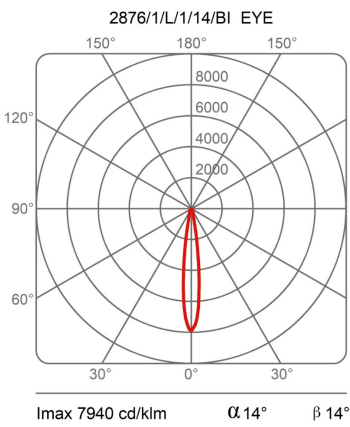

|             |         |
|-------------|---------|
| Family      | Eye     |
| Typology    | Ceiling |
| Utilisation | Indoor  |

**Dimensions**

|                           |       |
|---------------------------|-------|
| Height                    | 11 cm |
| Diameter                  | 16 cm |
| Power supply cable length | 0 cm  |
| Weight                    | 1 Kg  |

**Certifications**

**Photometric curves**

| h (m) | Ø       | Em (lux) |
|-------|---------|----------|
| h1    | 0.2/0.2 | 11134    |
| h2    | 0.5/0.5 | 2784     |
| h3    | 0.7/0.7 | 1237     |
| h4    | 1.0/1.0 | 696      |
| h5    | 1.2/1.2 | 445      |