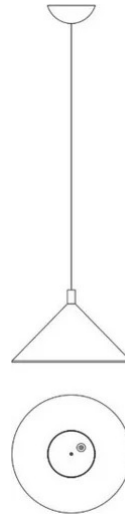

# Cono

Ø 30 cm

Elio Martinelli

colors

Typology      Pendant  
Utilisation    Indoor

230V 10 W E27

direct light

Hanging lamp direct light, in painted aluminium. Internal reflector lacquered in white colour. For Led bulb.  
Available in two sizes.

### Dimensions

Height 20 cm  
Diameter 30 cm  
Power supply cable length 400 cm  
Weight 1.5 Kg

### Materials

Structure aluminium      Riflettore aluminium

Voltage 230V  
Dimming No dimmable

### Colour variant code

1861/J/BI

White

1861/J/RO

Red

1861/J/NE

Black

1861/J/BZ