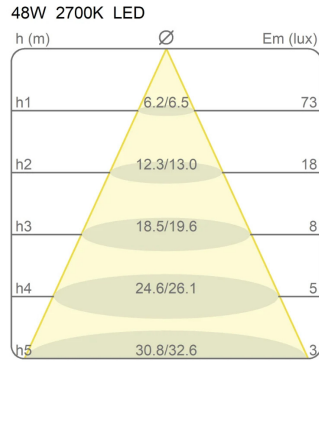

Canopy to be ordered separately available in accessories.

Family	Light module Ø 120 cm Lunaop Slim
Typology	Pendant
Utilisation	Indoor

Dimensions

Height	3 cm
Diameter	120 cm
Power supply cable length	400 cm
Weight	1.7 Kg

Materials

Structure	aluminium	Diffuser	methacrylate 040
-----------	-----------	----------	------------------

Voltage	24V	Watt	49 W
Power unit	Excluded	Lumen	7841 lm
Mounting Power Supply	External	CRI	>80
		Duration	50000 h
		CCT	2700 K
		Energy class	D

Certifications

EcoLabel

Photometric curves

Colour variant code

40003/SL/2700/BI

White

40003/SL/2700/NE

Black