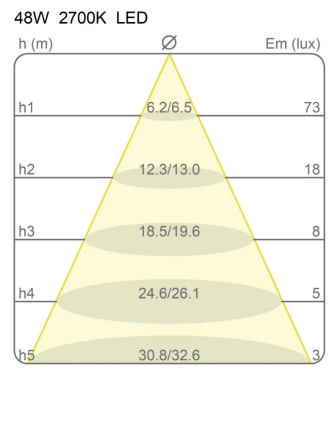

Canopy to be ordered separately available in accessories.

Family	Light module Ø 120 cm Lunaop Slim
Typology	Pendant
Utilisation	Indoor

Dimensions

Height	3 cm
Diameter	120 cm
Power supply cable length	400 cm
Weight	1.7 Kg

Materials

Structure	aluminium	Diffuser	methacrylate 040
-----------	-----------	----------	------------------

Voltage	24V	Watt	49 W
Power unit	Excluded	Lumen	7841 lm
Mounting Power Supply	External	CRI	>80
		Duration	50000 h
		CCT	2700 K
		Energy class	D

Certifications

EcoLabel

Photometric curves

Colour variant code

40003/SL/2700/BI

White

40003/SL/2700/NE

Black