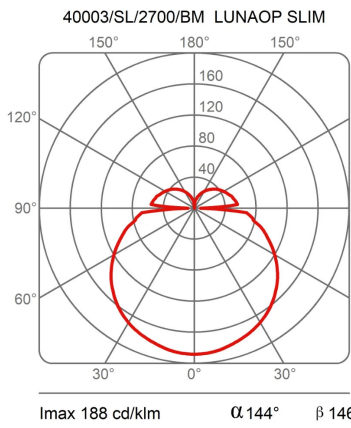

Canopy to be ordered separately available in accessories.

Family	Light module Ø 120 cm Lunaop Slim
Typology	Pendant
Utilisation	Indoor

Dimensions

Height	3 cm
Diameter	120 cm
Power supply cable length	400 cm
Weight	1.7 Kg

Materials

Structure	aluminium	Diffuser	methacrylate 040
-----------	-----------	----------	------------------

Voltage	24V	Watt	49 W
Power unit	Excluded	Lumen	7841 lm
Mounting Power Supply	External	CRI	>80
		Duration	50000 h
		CCT	2700 K
		Energy class	D

Certifications

EcoLabel

Photometric curves

Colour variant code

40003/SL/2700/BI

White

40003/SL/2700/NE

Black