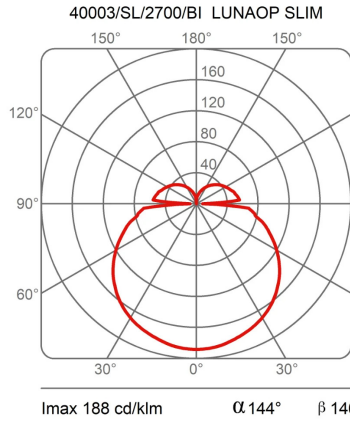

Canopy to be ordered separately available in accessories.

Family	Light module Ø 120 cm Lunaop Slim
Typology	Pendant
Utilisation	Indoor

Dimensions

Height	3 cm
Diameter	120 cm
Power supply cable length	400 cm
Weight	1.7 Kg

Materials

Structure	aluminium	Diffuser	methacrylate 040
-----------	-----------	----------	------------------

Voltage	24V	Watt	49 W
Power unit	Excluded	Lumen	7841 lm
Mounting Power Supply	External	CRI	>80
		Duration	50000 h
		CCT	2700 K
		Energy class	D

Certifications

EcoLabel

Photometric curves

Colour variant code

40003/SL/2700/BI

White

40003/SL/2700/NE

Black