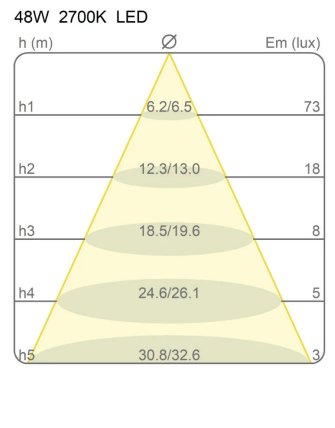

Canopy to be ordered separately available in accessories.

Family	Light module Ø 120 cm Lunaop Slim
Typology	Pendant
Utilisation	Indoor

Dimensions

Height	3 cm
Diameter	120 cm
Power supply cable length	400 cm
Weight	1.7 Kg

Materials

Structure	aluminium	Diffuser	methacrylate 040
-----------	-----------	----------	------------------

Voltage	24V	Watt	49 W
Power unit	Excluded	Lumen	7841 lm
Mounting Power Supply	External	CRI	>80
		Duration	50000 h
		CCT	2700 K
		Energy class	D

Certifications

EcoLabel

Photometric curves

Colour variant code

40003/SL/2700/BI

White

40003/SL/2700/NE

Black