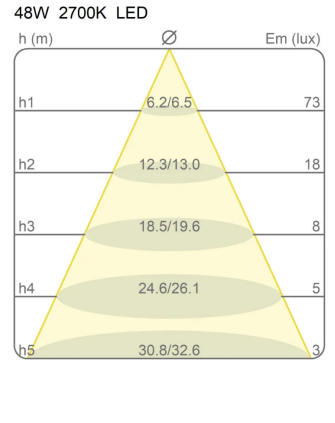

Canopy to be ordered separately available in accessories.

Family	Light module Ø 120 cm Lunaop Slim
Typology	Pendant
Utilisation	Indoor

Dimensions

Height	3 cm
Diameter	120 cm
Power supply cable length	400 cm
Weight	1.7 Kg

Materials

Structure	aluminium	Diffuser	methacrylate 040
-----------	-----------	----------	------------------

Voltage	24V	Watt	49 W
Power unit	Excluded	Lumen	7841 lm
Mounting Power Supply	External	CRI	>80
		Duration	50000 h
		CCT	2700 K
		Energy class	D

Certifications

EcoLabel

Photometric curves

Colour variant code

40003/SL/2700/BI

White

40003/SL/2700/NE

Black