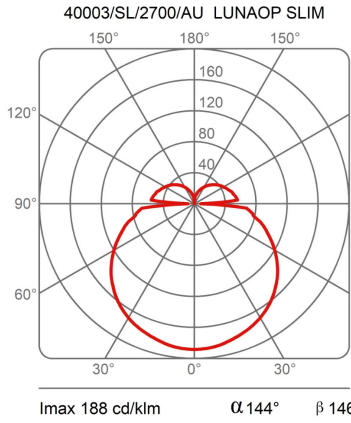

Canopy to be ordered separately available in accessories.

Family	Light module Ø 120 cm Lunaop Slim
Typology	Pendant
Utilisation	Indoor

Dimensions

Height	3 cm
Diameter	120 cm
Power supply cable length	400 cm
Weight	1.7 Kg

Materials

Structure	aluminium	Diffuser	methacrylate 040
-----------	-----------	----------	------------------

Voltage	24V	Watt	49 W
Power unit	Excluded	Lumen	7841 lm
Mounting Power Supply	External	CRI	>80
		Duration	50000 h
		CCT	2700 K
		Energy class	D

Certifications

EcoLabel

Photometric curves

Colour variant code

40003/SL/2700/BI

White

40003/SL/2700/NE

Black