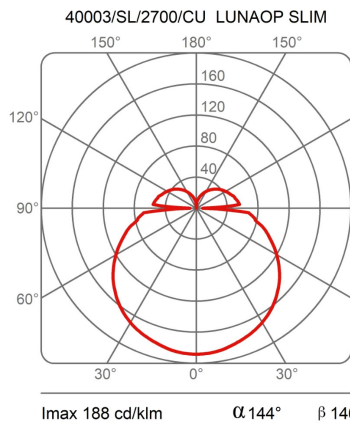

Canopy to be ordered separately available in accessories.

Family	Light module Ø 120 cm Lunaop Slim
Typology	Pendant
Utilisation	Indoor

Dimensions

Height	3 cm
Diameter	120 cm
Power supply cable length	400 cm
Weight	1.7 Kg

Materials

Structure	aluminium	Diffuser	methacrylate 040
-----------	-----------	----------	------------------

Voltage	24V	Watt	49 W
Power unit	Excluded	Lumen	7841 lm
Mounting Power Supply	External	CRI	>80
		Duration	50000 h
		CCT	2700 K
		Energy class	D

Certifications

EcoLabel

Photometric curves

Colour variant code

40003/SL/2700/BI

White

40003/SL/2700/NE

Black