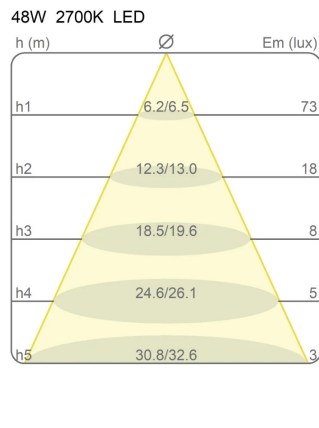

Canopy to be ordered separately available in accessories.

Family	Light module Ø 120 cm Lunaop Slim
Typology	Pendant
Utilisation	Indoor

Dimensions

Height	3 cm
Diameter	120 cm
Power supply cable length	400 cm
Weight	1.7 Kg

Materials

Structure	aluminium	Diffuser	methacrylate 040
-----------	-----------	----------	------------------

Voltage	24V	Watt	49 W
Power unit	Excluded	Lumen	7841 lm
Mounting Power Supply	External	CRI	>80
		Duration	50000 h
		CCT	2700 K
		Energy class	D

Certifications

EcoLabel

Photometric curves

Colour variant code

40003/SL/2700/BI

White

40003/SL/2700/NE

Black