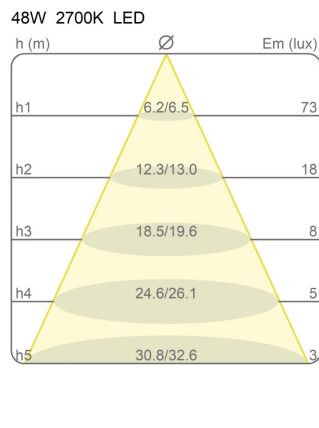

Canopy to be ordered separately available in accessories.

Family	Light module Ø 120 cm Lunaop Slim
Typology	Pendant
Utilisation	Indoor

Dimensions

Height	3 cm
Diameter	120 cm
Power supply cable length	400 cm
Weight	1.7 Kg

Materials

Structure	aluminium	Diffuser	methacrylate 040
-----------	-----------	----------	------------------

Voltage	24V	Watt	49 W
Power unit	Excluded	Lumen	7841 lm
Mounting Power Supply	External	CRI	>80
		Duration	50000 h
		CCT	2700 K
		Energy class	D

Certifications

EcoLabel

Photometric curves

Colour variant code

40003/SL/2700/BI

White

40003/SL/2700/NE

Black