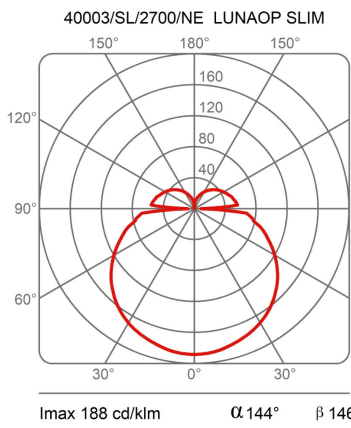

Canopy to be ordered separately available in accessories.

Family	Light module Ø 120 cm Lunaop Slim
Typology	Pendant
Utilisation	Indoor

Dimensions

Height	3 cm
Diameter	120 cm
Power supply cable length	400 cm
Weight	1.7 Kg

Materials

Structure	aluminium	Diffuser	methacrylate 040
-----------	-----------	----------	------------------

Voltage	24V	Watt	49 W
Power unit	Excluded	Lumen	7841 lm
Mounting Power Supply	External	CRI	>80
		Duration	50000 h
		CCT	2700 K
		Energy class	D

Certifications

EcoLabel

Photometric curves

Colour variant code

40003/SL/2700/BI

White

40003/SL/2700/NE

Black