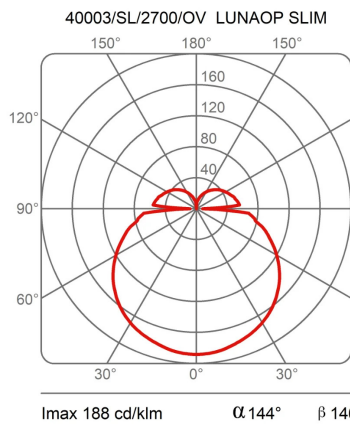

Canopy to be ordered separately available in accessories.

Family	Light module Ø 120 cm Lunaop Slim
Typology	Pendant
Utilisation	Indoor

Dimensions

Height	3 cm
Diameter	120 cm
Power supply cable length	400 cm
Weight	1.7 Kg

Materials

Structure	aluminium	Diffuser	methacrylate 040
-----------	-----------	----------	------------------

Voltage	24V	Watt	49 W
Power unit	Excluded	Lumen	7841 lm
Mounting Power Supply	External	CRI	>80
		Duration	50000 h
		CCT	2700 K
		Energy class	D

Certifications

EcoLabel

Photometric curves

Colour variant code

40003/SL/2700/BI

White

40003/SL/2700/NE

Black