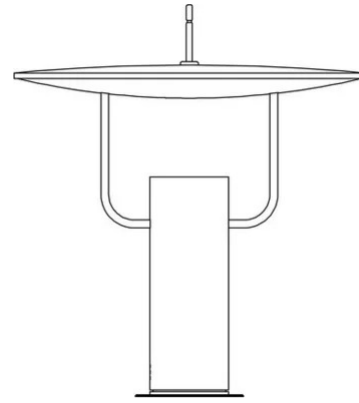

Tx1

Med

Marco Ghilarducci

colors

Typology Table
Utilisation Indoor

230V 8.6 W 1080 lm

indirect light

Table lamp reflected light, adjustable reflector. Painted aluminium structure, brass support. LED light source. Electronic driver and LED integrated in the body lamp. Switch on the alimentation cable.

Award

Family	Tx1
Typology	Table
Utilisation	Indoor

Dimensions

Height	40 cm
Diameter	36 cm
Power supply cable length	40+200 cm
Weight	3.3 Kg

Materials

Structure	aluminium	Diffuser	methacrylate 030
Riflettore	aluminium	Base	brass
Elementi	brass		