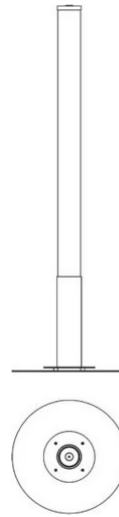

# Pistillo

Emiliana Martinelli

colors

Typology Floor  
Utilisation External

230V 114 W

diffuse light

Outdoor standing lamp diffuser light, white opal methacrylate, for LED light source, RGB or white. Stainless steel base to fix on the floor with screws Ø 30cm. Complete of electronic driver dimmable inside the body lamp. With remote control. Base Ø 60cm of stainless steel to fix to the base of the lamp to lay on the floor with the possibility to move it (on request), with cable 3 mt and plug.

Degree of protection: IP65 device - IP44 plug

Family Pistillo  
 Typology Floor  
 Utilisation External

**Dimensions**

Height 190 cm  
 Diameter 12 - 30 (base) cm  
 Power supply cable length 500 cm  
 Weight 6 Kg

**Materials**

Structure	polyethylene	Diffuser	polyethylene
Base	stainless steel	Elementi	polyethylene

Voltage	230V	Watt	114 W
Power unit	Included	Lumen	
Mounting Power Supply	Internal	Duration	50000 h
Power supply	Electronic power supply		
Dimming	Remote control		