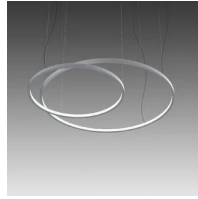

Loop

Loop circular

Emiliana Martinelli

colors

Typology Pendant
Utilisation Indoor

230V 217.2 W 19918 lm

diffuse light

Hanging lamp, diffused light, composed with curved sectors in painted aluminium profile. The union of those sectors offer different diameters rings, hanged by stainless steel cables. White opal polycarbonate diffuser. Integrated LED light source. Electronic dimmable Push/Dali, 0-10V e 1-10V driver inside in the canopy. Available on request 2700K, 4000K.

21003/160/DIM Ø 160cm
composed by 3 sectors 120°

Family Loop
 Typology Pendant
 Utilisation Indoor

Dimensions

Height 8 cm
 Diameter 160 cm
 Weight 15 Kg

Materials

Structure aluminium Diffuser polycarbonate

Photometric curves

Colour variant code

21003/160/DIM/BI

White

21003/160/DIM/NE

Black

21003/160/DIM/AU

Pearl Gold