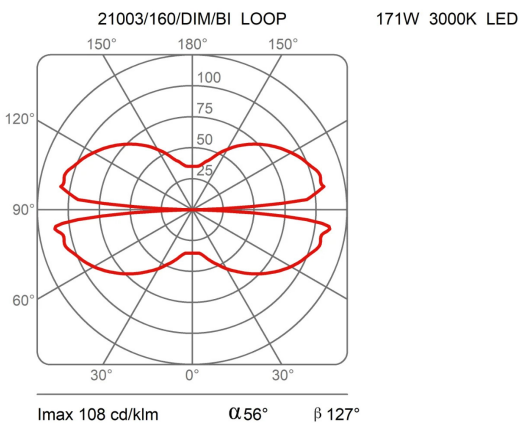

Family Loop
Typology Pendant
Utilisation Indoor

Dimensions

Height 8 cm
Diameter 160 cm
Weight 15 Kg

Materials

Structure aluminium   Diffuser polycarbonate

Voltage	230V	Watt	217.2 W
Power unit		Lumen	19918 lm
Mounting Power Supply	External	CRI	>80
Power supply	Electronic dimmable power supply	CCT	3000 K
Dimming	0-10V 1-10V Pot. 10KΩ	Energy class	

Certifications

Photometric curves