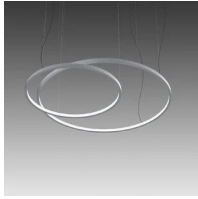

Loop

Loop circular

Emiliana Martinelli

colors

Typology Pendant
Utilisation Indoor

230V 217.2 W 19918 lm

diffuse light

Hanging lamp, diffused light, composed with curved sectors in painted aluminium profile. The union of those sectors offer different diameters rings, hanged by stainless steel cables. White opal polycarbonate diffuser. Integrated LED light source. Electronic dimmable Push/Dali, 0-10V e 1-10V driver inside in the canopy. Available on request 2700K, 4000K.

21003/160/DIM Ø 160cm
composed by 3 sectors 120°

Family Loop
 Typology Pendant
 Utilisation Indoor

Dimensions

Height 8 cm
 Diameter 160 cm
 Weight 15 Kg

Materials

Structure aluminium Diffuser polycarbonate

Photometric curves

Colour variant code

21003/160/DIM/BI

White

21003/160/DIM/NE

Black

21003/160/DIM/AU

Pearl Gold