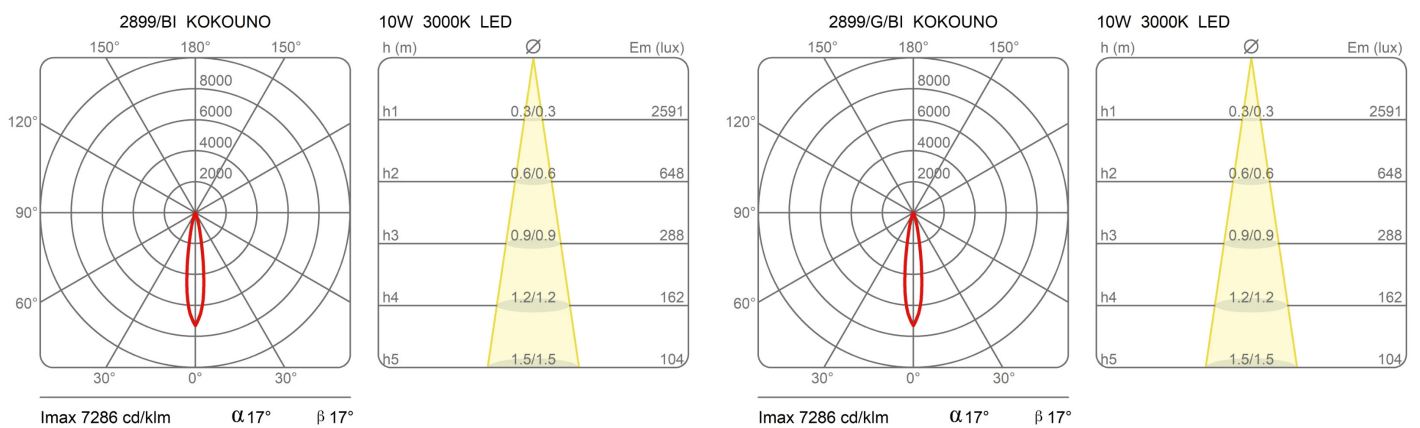

Dimensions

Lunghezza	50 cm
Diameter	5,5 cm
Weight	1,5 Kg

Materials

Structure	aluminium
-----------	-----------

Voltage	230V	Watt	8.6 W
Power unit	Included	Lumen	1080 lm
Mounting Power Supply	Indoor	CRI	>90
Power supply	Electronic power supply	Duration	50000 h
Non dimmable		CCT	3000 K
		Energy class	E

Certifications

Photometric curves

Colour variant code

2899/G/BI

White

2899/G/NE

Black

2899/G/BZ