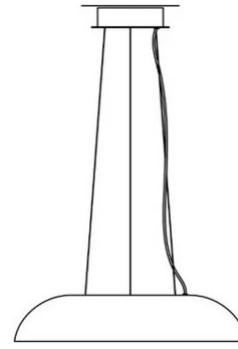

Maggiolone

Ø 60 cm - 3000K

Emiliana Martinelli

colors

Typology Pendant
Utilisation Indoor

230V 26 W 3200 lm

diffuse light

Hanging lamp, diffused light, painted aluminium structure. White frost methacrylate diffuser. LED light source integrated. Electronic dimmable Push/Dali driver inside the ceiling stud. Available two sizes.

Family	Maggiolone
Typology	Pendant
Utilisation	Indoor

Dimensions

Height	12 cm
Diameter	60 cm
Power supply cable length	400 cm
Weight	3.9 Kg

Materials

Structure	aluminium	Diffuser	methacrylate
Canopy	aluminium		