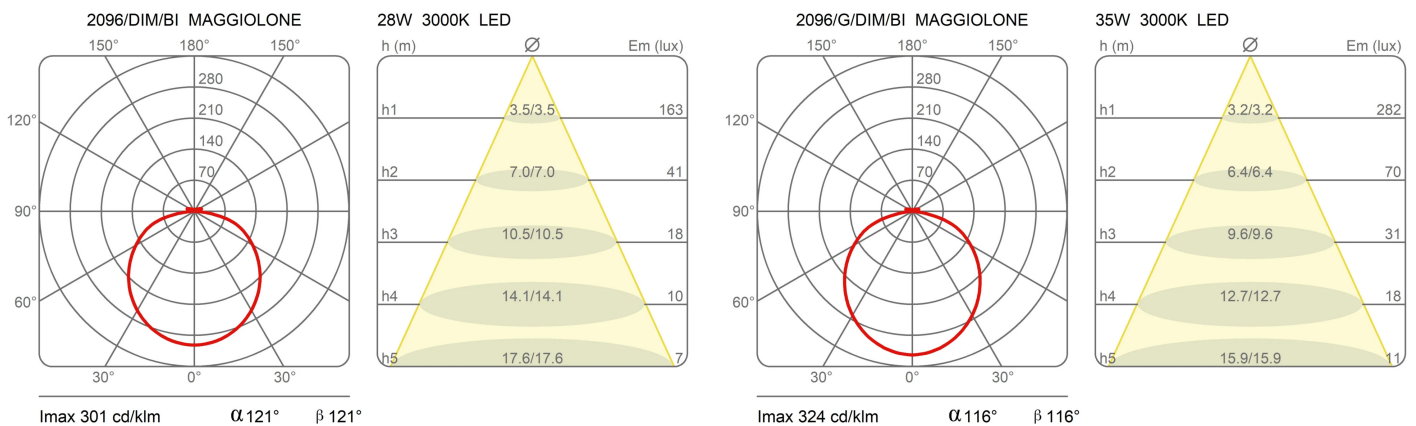

Maggiolone

Ø 60 cm - 3000K

Emiliana Martinelli

colors

Typology Pendant
Utilisation Indoor

230V 26 W 3200 lm

diffuse light

Hanging lamp, diffused light, painted aluminium structure. White frost methacrylate diffuser. LED light source integrated. Electronic dimmable Push/Dali driver inside the ceiling stud. Available two sizes.

Family	Maggiolone
Typology	Pendant
Utilisation	Indoor

Dimensions

Height	12 cm
Diameter	60 cm
Power supply cable length	400 cm
Weight	3.9 Kg

Materials

Structure	aluminium	Diffuser	methacrylate
Canopy	aluminium		

Photometric curves

Colour variant code

2096/DIM/BI

White

2096/DIM/NE

Black

2096/DIM/GI

Yellow