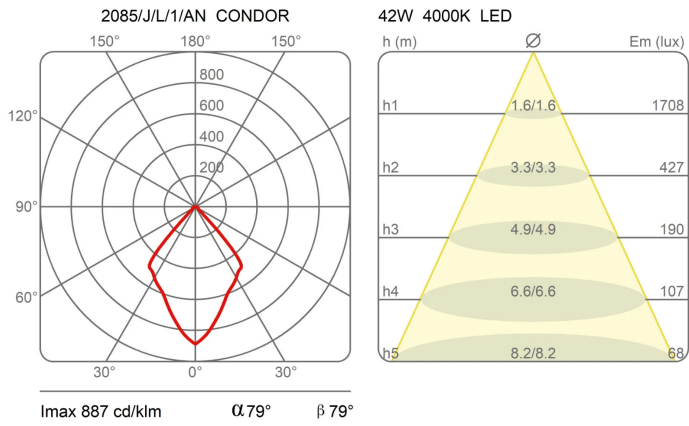

**Dimensions**

Height	53 cm
Diameter	50 cm
Power supply cable length	400 cm
Weight	7 Kg

**Materials**

Structure	aluminium	Diffuser	polycarbonate
Elementi	aluminium	Canopy	aluminium

Voltage	230V	Watt	48.5 W
Power unit	Included	Lumen	6880 lm
Mounting Power Supply	External	CRI	>80
		Duration	50000 h
Power supply	Electronic power supply	CCT	3000 K
		Energy class	E

**Certifications**

Photometric curves

Colour variant code

2085/DIM/L/1/AN

Anthracite

Gallery