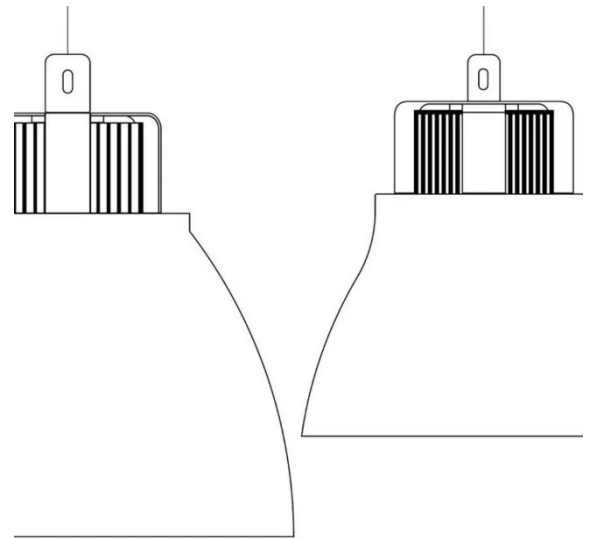

# Condor

Ø 50 cm

Emiliana Martinelli

colors

Typology Pendant

Utilisation Indoor

230V 48.5 W 6880 lm

direct light

Hanging device, direct light. Painted aluminium structure. Particular painted aluminium support. Integrated LED light source. Electronic driver inside the ceiling box.

Award

Family	Condor
Typology	Pendant
Utilisation	Indoor

**Dimensions**

Height	53 cm
Diameter	50 cm
Power supply cable length	400 cm
Weight	7 Kg

**Materials**

Structure	aluminium	Diffuser	polycarbonate
Elementi	aluminium	Canopy	aluminium

Voltage	230V	Watt	48.5 W
Power unit	Included	Lumen	6880 lm
Mounting Power Supply	External	CRI	>80
		Duration	50000 h
Power supply	Electronic power supply	CCT	3000 K
		Energy class	E