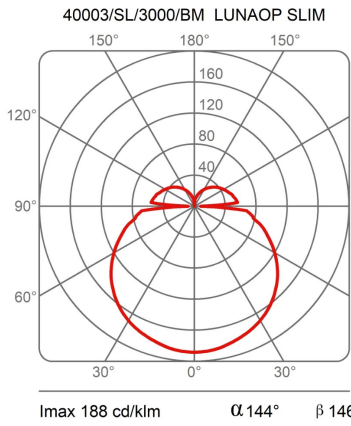

Photometric curves