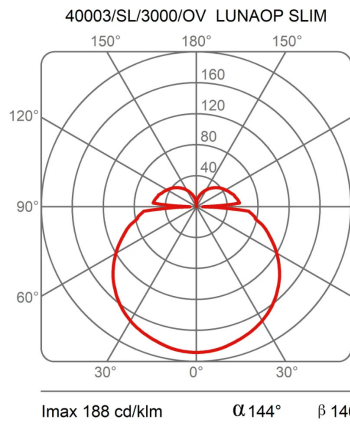

Photometric curves