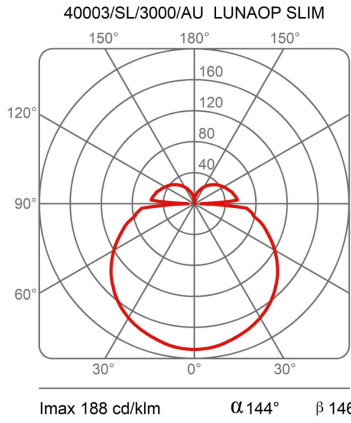

Photometric curves