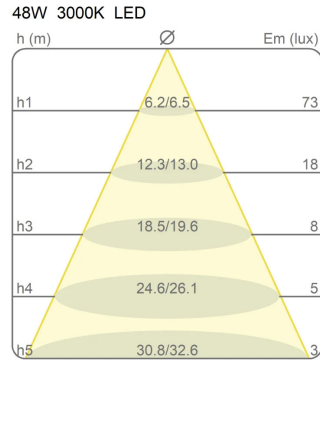

Canopy to be ordered separately available in accessories.

40003/SL/3000

Family	Light module Ø 120 cm Lunaop Slim
Typology	Pendant
Utilisation	Indoor

Dimensions

Height	3 cm
Diameter	120 cm
Power supply cable length	400 cm
Weight	1.7 Kg

Materials

Structure	aluminium	Diffuser	methacrylate 040
-----------	-----------	----------	------------------

Voltage	24V	Watt	49 W
Power unit	Excluded	Lumen	8067 lm
Mounting Power Supply	External	CRI	>80
		Duration	50000 h
		CCT	3000 K
		Energy class	D

Certifications

Photometric curves

Colour variant code

40003/SL/3000/BI

White

40003/SL/3000/NE

Black

40003/SL/3000/AU