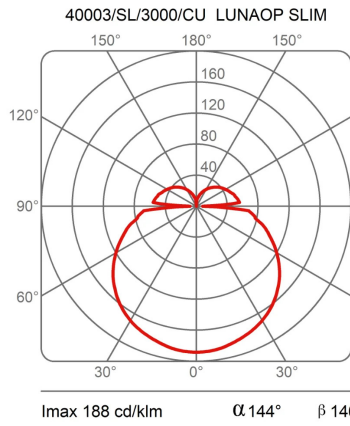

Photometric curves