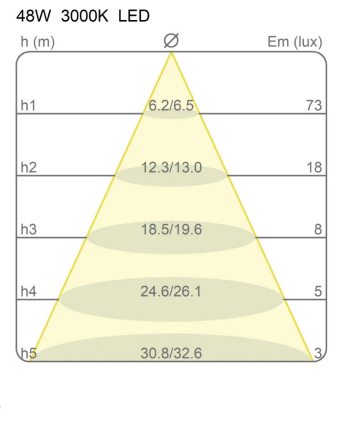

Photometric curves