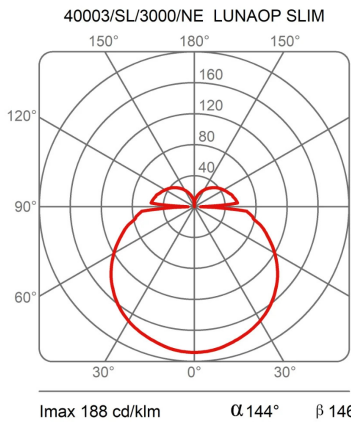

Photometric curves