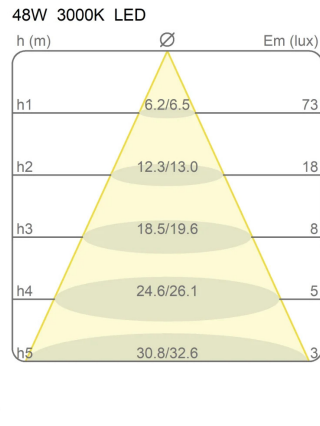

Canopy to be ordered separately available in accessories.

40003/SL/3000

Family	Light module Ø 120 cm Lunaop Slim
Typology	Pendant
Utilisation	Indoor

Dimensions

Height	3 cm
Diameter	120 cm
Power supply cable length	400 cm
Weight	1.7 Kg

Materials

Structure	aluminium	Diffuser	methacrylate 040
-----------	-----------	----------	------------------

Voltage	24V	Watt	49 W
Power unit	Excluded	Lumen	8067 lm
Mounting Power Supply	External	CRI	>80
		Duration	50000 h
		CCT	3000 K
		Energy class	D

Certifications

Photometric curves

Colour variant code

40003/SL/3000/BI

White

40003/SL/3000/NE

Black

40003/SL/3000/AU