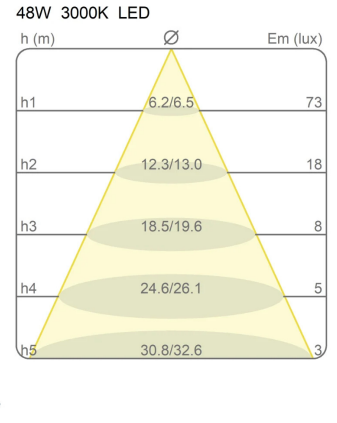

Photometric curves