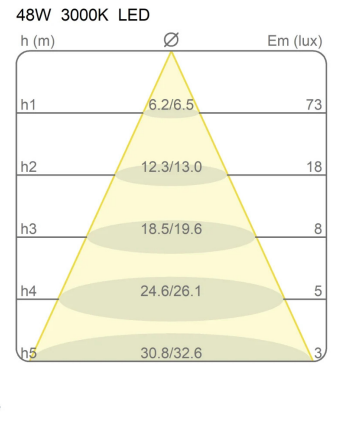

Photometric curves