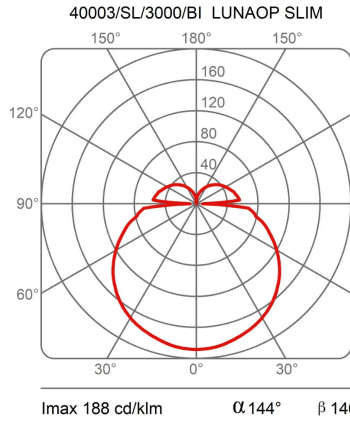

Photometric curves