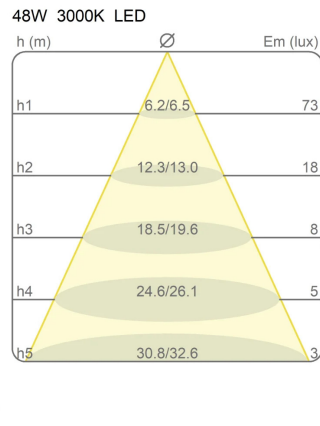

Canopy to be ordered separately available in accessories.

40003/SL/3000

Family	Light module Ø 120 cm Lunaop Slim
Typology	Pendant
Utilisation	Indoor

Dimensions

Height	3 cm
Diameter	120 cm
Power supply cable length	400 cm
Weight	1.7 Kg

Materials

Structure	aluminium	Diffuser	methacrylate 040
-----------	-----------	----------	------------------

Voltage	24V	Watt	49 W
Power unit	Excluded	Lumen	8067 lm
Mounting Power Supply	External	CRI	>80
		Duration	50000 h
		CCT	3000 K
		Energy class	D

Certifications

Photometric curves

Colour variant code

40003/SL/3000/BI

White

40003/SL/3000/NE

Black

40003/SL/3000/AU