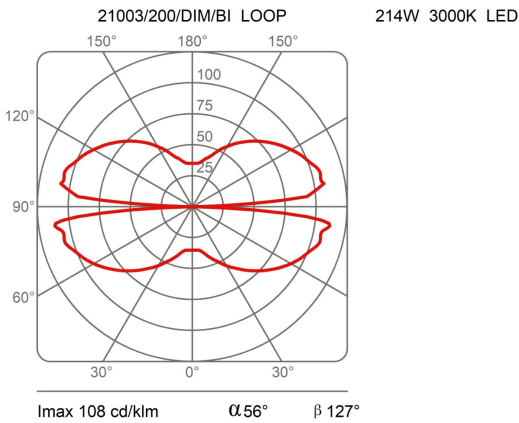

Family Loop
Typology Pendant
Utilisation Indoor

Dimensions

Diameter 200 cm
Weight 18 Kg

Materials

Structure aluminium   Diffuser polycarbonate

Voltage	230V	Watt	271.2 W
Power unit	Included	Lumen	24868 lm
Mounting Power Supply	External	CRI	>80
Power supply	Electronic power supply	CCT	3000 K
Dimming	Push	Energy class	
	Dali2		
	Pot. 10KΩ		
	0-10V		
	1-10V		

Certifications

EcoLabel

Photometric curves