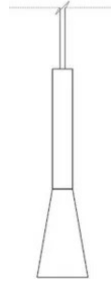

# Colibrì

Emiliana Martinelli

colors

Typology      Pendant  
Utilisation    Indoor

230V    6.5 W    630 lm

direct light

Suspended lamp, direct light. Painted aluminium structure. Integrated LED light source. Electronic ballast included in canopy.

Family	Colibri
Typology	Pendant
Utilisation	Indoor

**Dimensions**

Height	26 cm
Diameter	6 cm
Power supply cable length	400 cm
Weight	0.7 Kg

**Materials**

Structure	aluminium	Diffuser	polycarbonate
Canopy	aluminium		

Colour variant code

21015/NE

Black

21015/GI

Yellow

21015/BI

White

Gallery