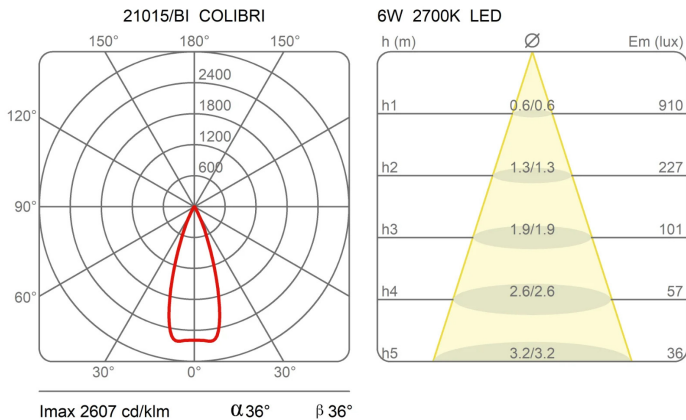

Family	Colibri
Typology	Pendant
Utilisation	Indoor

**Dimensions**

Height	26 cm
Diameter	6 cm
Power supply cable length	400 cm
Weight	0.7 Kg

**Materials**

Structure	aluminium	Diffuser	polycarbonate
Canopy	aluminium		

Voltage	230V	Watt	6.5 W
Power unit	Included	Lumen	630 lm
Mounting Power Supply	External	CRI	>80
Power supply	Electronic power supply	Duration	50000 h
Dimming	No dimmable	CCT	2700 K
		Energy class	F

**Certifications****Photometric curves**