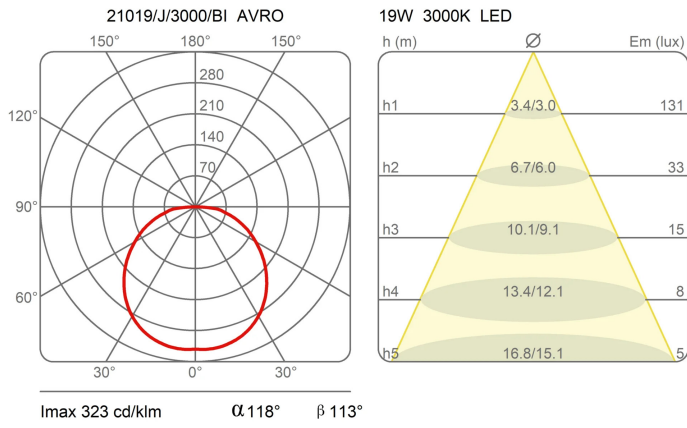

Award

Family	Avro
Typology	Pendant
Utilisation	Indoor

**Dimensions**

Height	25 cm
Diameter	35 cm
Power supply cable length	200 cm
Weight	2.5 Kg

**Materials**

Structure	aluminium	Diffuser	methacrylate 040
Canopy	aluminium		

### Photometric curves