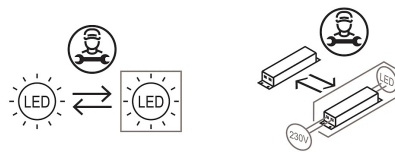

Certifications