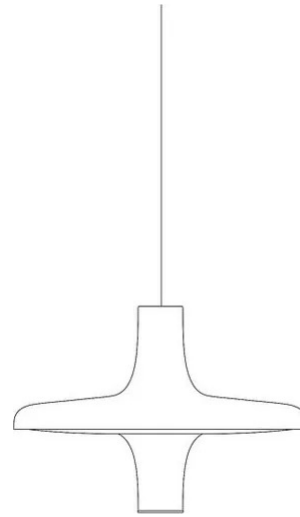

Award

Family	Avro
Typology	Pendant
Utilisation	Indoor

**Dimensions**

Height	25 cm
Diameter	35 cm
Power supply cable length	200 cm
Weight	2.5 Kg

**Materials**

Structure	aluminium	Diffuser	methacrylate 040
Canopy	aluminium		

### Photometric curves