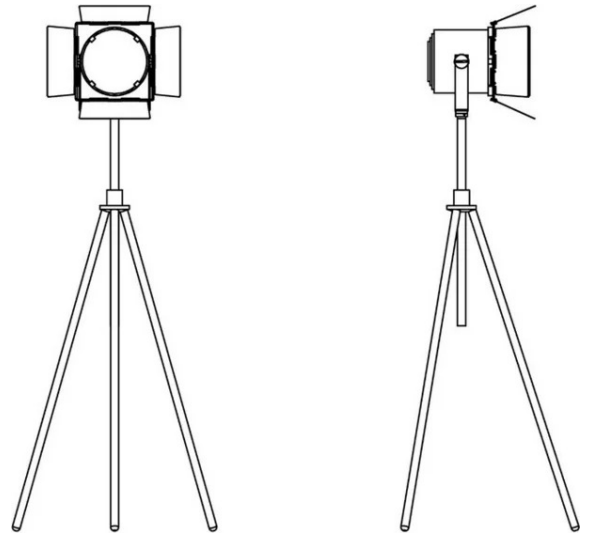

Faretto Spottò

Emiliana Martinelli

Studio Foa

Typology Floor
Utilisation Indoor

colors

230V 29 W 3625 lm

direct light

Standing lamp, with tripod support in metal, with adjustable height. Swivel reflector direct/indirect light in painted aluminium with swivel wiring wings. LED light source integrated. Complete with electronic driver.

Family Faretto Spottò
 Typology Floor
 Utilisation Indoor

Dimensions

Height 170/240 cm
 Profondità 27/43 cm
 Diameter 24 cm
 Power supply cable length 250 cm
 Weight 12.1 Kg

Materials

Structure aluminium Elementi aluminium