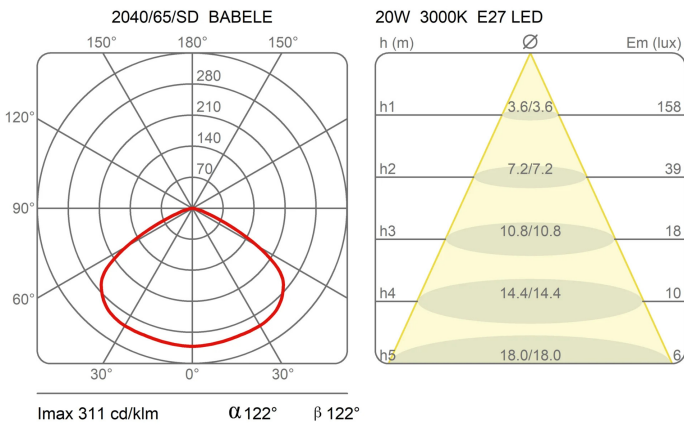

Family	Babele
Typology	Pendant
Utilisation	Indoor

**Dimensions**

Height	53 cm
Diameter	92 cm
Power supply cable length	400 cm
Weight	10 Kg

**Materials**

Structure	aluminium	Canopy	abs
-----------	-----------	--------	-----

Voltage	230V	3 X
Non dimmable		

**Certifications**

**Photometric curves**

Colour variant code

2040/SD

Micaceous

Gallery