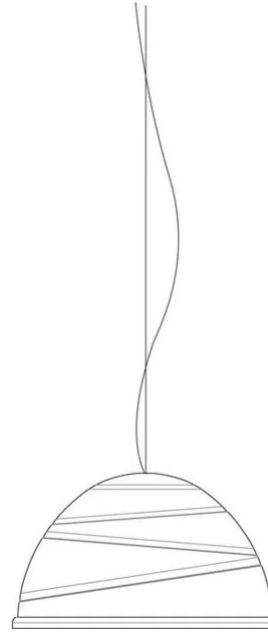

# Babele

Ø 92 cm

Marc Sadler

colors

Typology      Pendant  
Utilisation    Indoor

230V   3x 15 W   E27

direct light

diffuse light

Hanging lamp for direct light in turned aluminium and painted externally with different shades of micaceous color, golden inside. Suspended with steel cables, produced in 3 diameters: Ø 40cm, Ø 65cm and Ø 92cm.

Designed by Marc Sadler in 2005 for Martinelli Luce, the surface of the lamp is characterized by circular ribs of different diameters arranged in almost parallel planes to describe a path: the path of man towards the infinite light and truth as opposed to the boring life. Babele has a strong personality, which attracts attention, able to fill the space.

Family	Babele
Typology	Pendant
Utilisation	Indoor

**Dimensions**

Height	53 cm
Diameter	92 cm
Power supply cable length	400 cm
Weight	10 Kg

**Materials**

Structure	aluminium	Canopy	abs
-----------	-----------	--------	-----