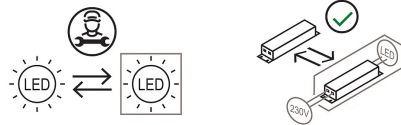

Certifications