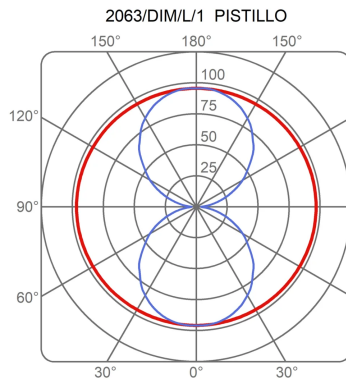

Family	Pistillo
Typology	Pendant
Utilisation	Indoor

Dimensions

Lunghezza	182 cm
Diameter	12 cm
Power supply cable length	400 cm
Weight	4 Kg

Materials

Diffuser	pmma - polymethyl methacrylate	Elementi	aluminium
Canopy	aluminium		

Photometric curves

Imax 97 cd/klm

98W 0K LED TUBE G5 T5

Imax 97 cd/klm

64W 0K LED

Colour variant code

2063/DIM/L/1

White