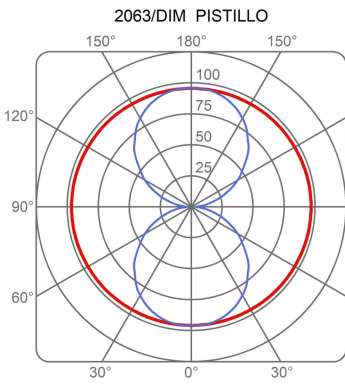

Family	Pistillo
Typology	Pendant
Utilisation	Indoor

Dimensions

Lunghezza	182 cm
Diameter	12 cm
Power supply cable length	400 cm
Weight	4 Kg

Materials

Diffuser	pmma - polymethyl methacrylate	Elementi	aluminium
Canopy	aluminium		

Photometric curves

Imax 97 cd/klm

98W 0K LED TUBE G5 T5

Imax 97 cd/klm

64W 0K LED

Colour variant code

2063/DIM/L/1

White