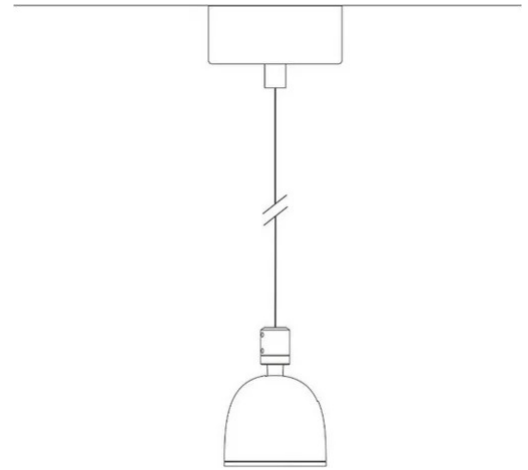

Sistema U

Medium beam

Studio Natural

colors

Typology Pendant

Utilisation Indoor

230V 13 W 1950 lm

direct light

Suspension lamp with direct light, adjustable. Painted aluminum structure. LED light source with optics in different light beams. With suspension cable and canopy for single suspension. Spot with remote driver.

Award

Family	Sistema U
Typology	Pendant
Utilisation	Indoor

Dimensions

Height	10 cm
Diameter	7 cm
Weight	0.5 Kg

Materials

Structure	aluminium	Diffuser	polycarbonate
-----------	-----------	----------	---------------