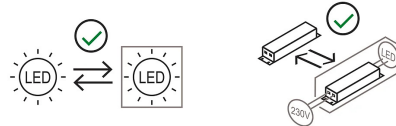

Certifications