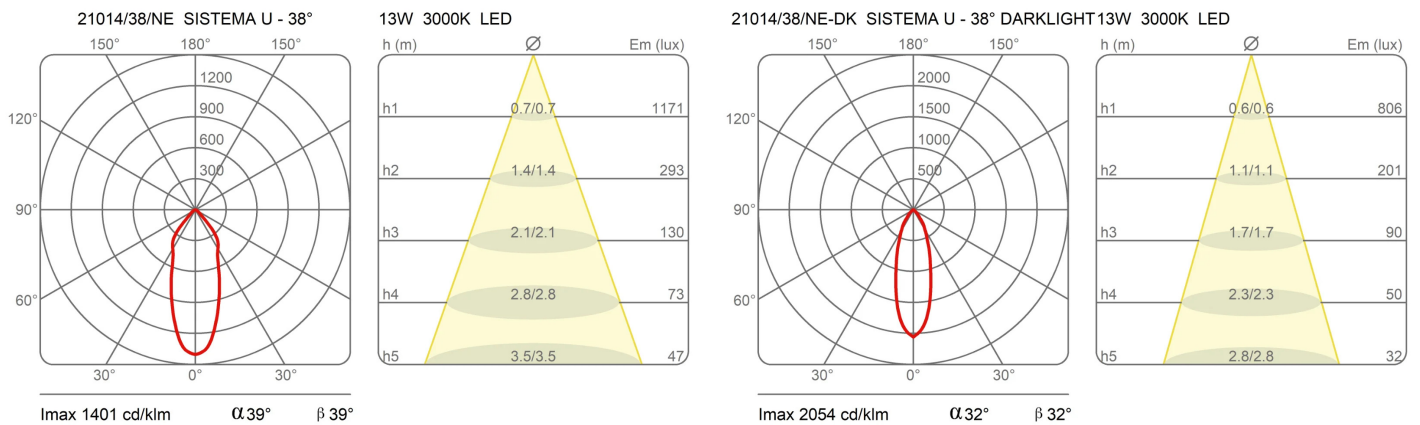

Certifications

Photometric curves