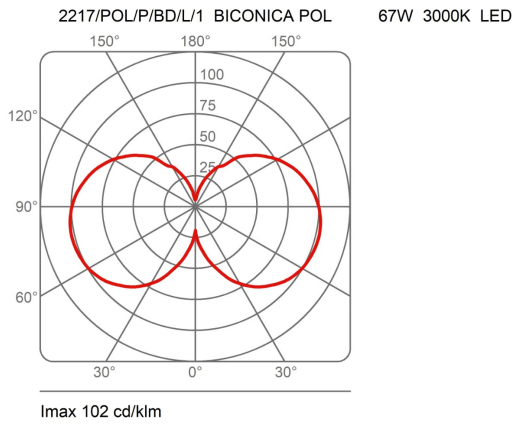

Family Biconica Pol
 Typology Floor
 Utilisation External

Dimensions

Height 195 cm
 Diameter 38 cm
 Power supply cable length 50+250 cm
 Weight 12.4 Kg

Materials

Structure polyethylene Base iron

Voltage	230V	Watt	104 W
Power unit	Included	Lumen	5370 lm
Mounting Power Supply	Indoor	CRI	>80
		Duration	50000 h
Power supply	Electronic dimmable power supply	CCT	3000 K
Dimming	Remote control	Energy class	F

Certifications

Photometric curves

Colour variant code

2217/POL/P/BD/L/1

White

Gallery