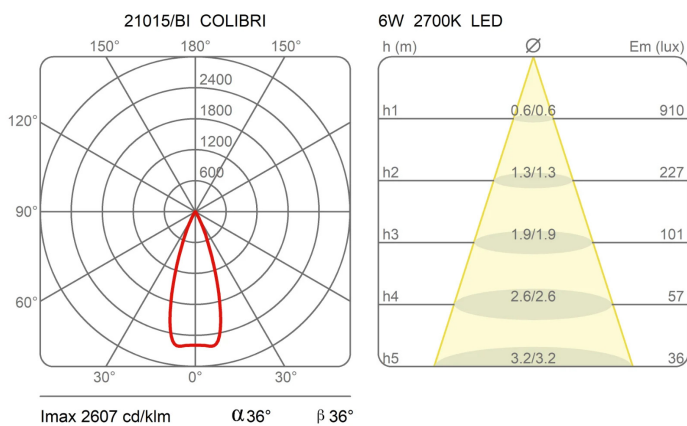

Family	Colibri
Typology	Pendant
Utilisation	Indoor

Dimensions

Height	26 cm
Diameter	6 cm
Power supply cable length	400 cm
Weight	0.7 Kg

Materials

Structure	aluminium	Diffuser	polycarbonate
Canopy	aluminium		

Voltage	230V	Watt	6.5 W
Power unit	Included	Lumen	630 lm
Mounting Power Supply	External	CRI	>80
Power supply	Electronic power supply	Duration	50000 h
Non dimmable		CCT	2700 K
		Energy class	F

Certifications

EcoLabel

Photometric curves