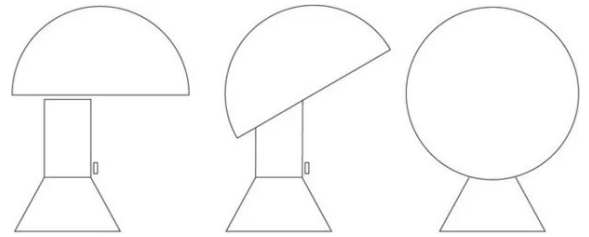

# Elmetto

Elio Martinelli

Typology Table  
Utilisation Indoor

colors

230 - 110V 5 W E27

direct light

indirect light

Table lamp indirect light. Adjustable reflector with inside screen made of aluminium painted in white. Painted ABS moulded structure. The lamp consist of a section of cone base and an adjustable diffuser dome-shaped.

Designed by Elio Martinelli in 1976, Elmetto even though in the design rigour, focuses on the functionality of the use with a large switch in the central body, easy to find in the dark and an adjustable reflector simple to move by the touch of a finger and it allows to shield the light source. A reliable friend, a companion of the evening.

Family Elmetto  
 Typology Table  
 Utilisation Indoor

**Dimensions**

Height 28 cm  
 Diameter 22 cm  
 Power supply cable length 200 cm  
 Weight 1.1 Kg

**Materials**

Structure abs

Voltage 230 - 110V  
 Non dimmable