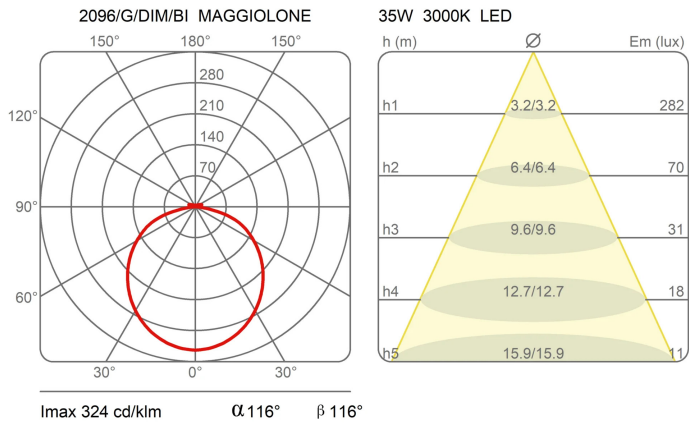

### Dimensions

Height	17 cm
Diameter	85 cm
Power supply cable length	400 cm
Weight	6.8 Kg

### Materials

Structure	aluminium	Diffuser	methacrylate
Canopy	aluminium		

Voltage	230V	Watt	32 W
Power unit	Included	Lumen	4890 lm
Mounting Power Supply	External	CRI	>80
Power supply	Electronic power supply	Duration	50000 h
Dimming	Push Dali2	CCT	3000 K
		Energy class	D

## Photometric curves