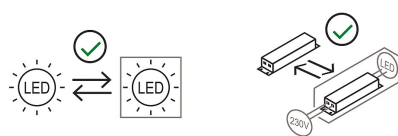

Certifications

EcoLabel