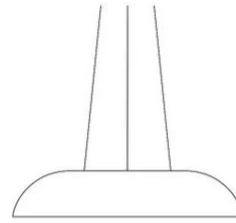

# Maggiolone

Ø 85 cm - 3000K

Emiliana Martinelli

colors

Typology      Pendant  
Utilisation    Indoor

230V 32 W 4890 lm

diffuse light

Hanging lamp, diffused light, painted aluminium structure. White frost methacrylate diffuser. LED light source integrated. Electronic dimmable Push/Dali driver inside the ceiling stud. Available two sizes.

Family	Maggiolone
Typology	Pendant
Utilisation	Indoor

### Dimensions

Height	17 cm
Diameter	85 cm
Power supply cable length	400 cm
Weight	6.8 Kg