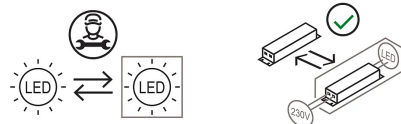

Certifications