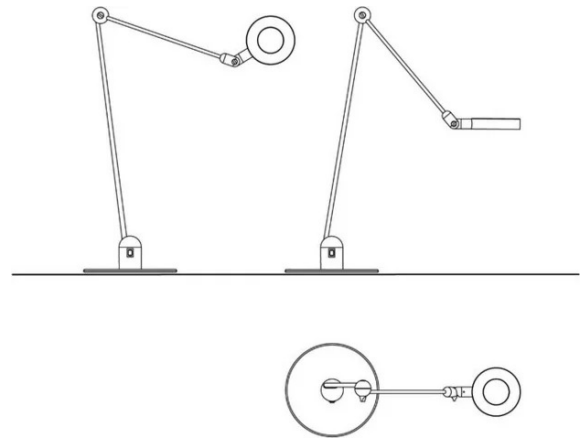

# L'amica

Elio Martinelli  
Emiliana Martinelli

colors

Typology Table  
Utilisation Indoor

230V 7.2 W 800 lm

direct light

indirect light

Table lamp diffused and direct light, swivel arm with adjustable painted aluminium head. Details in painted metal. Joints in resin. Base in metal and resin. LED light source integrated. Electronic driver with double intensity of light on the plug.

### Dimensions

Larghezza	115 cm
Diameter	12 cm
Power supply cable length	200 cm
Weight	3 Kg

### Materials

Structure	iron	Diffuser	methacrylate 040
Riflettore	aluminium	Base	iron
Elementi	nylon		

Voltage	230V	Watt	7.2 W
Power unit	Included	Lumen	800 lm
Mounting Power Supply	External	CRI	>80
Power supply	Electronic plug-in power supply	Duration	50000 h
Non dimmable		CCT	3000 K
		Energy class	F