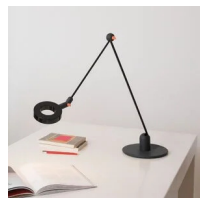

Family	l'amica
Typology	Table
Utilisation	Indoor

Dimensions

Larghezza	115 cm
Diameter	12 cm
Power supply cable length	200 cm
Weight	3 Kg

Materials

Structure	iron	Diffuser	methacrylate 040
Riflettore	aluminium	Base	iron
Elementi	nylon		

Voltage	230V	Watt	7.2 W
Power unit	Included	Lumen	800 lm
Mounting Power Supply	External	CRI	>80
Power supply	Electronic plug-in power supply	Duration	50000 h
Non dimmable		CCT	3000 K
		Energy class	F

Certifications

Colour variant code

736/L/NE