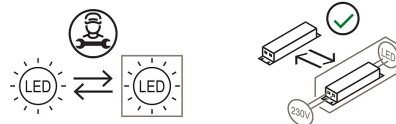

Certifications