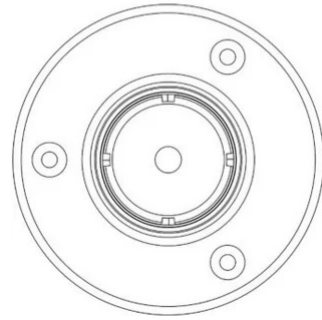

Base Bruco

Studio Natural

colors

Typology

Utilisation External

Base

Family Base Bruco
Typology
Utilisation External

Dimensions

Height 3 cm
Diameter 13 cm
Weight 0.6 Kg

Materials

Structure aluminium

Certifications

EcoLabel

Colour variant code

40061/AN

Anthracite