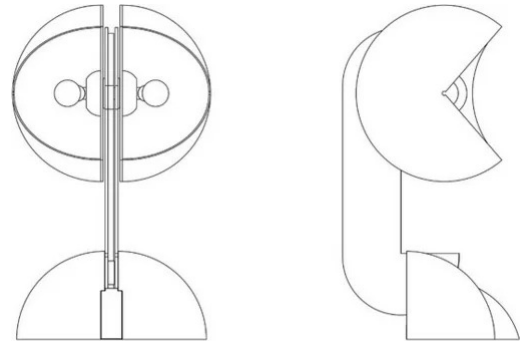

Ruspa

Gae Aulenti

colors

Typology Table
Utilisation Indoor

230V 2x 10 W E14

direct light

indirect light

Table lamp with direct and indirect light, in painted aluminium, the arm is jointed on the base, two reflectors turn around the upper part of the arm each one independently from the other. Available with four arms and eight reflectors version. For Led bulb.

Family Ruspa
 Typology Table
 Utilisation Indoor

Dimensions

Height 58 cm
 Diameter 30 cm
 Power supply cable length 40+200 cm
 Weight 10,5 Kg

Materials

Structure	aluminium	Riflettore	aluminium
Base	aluminium		