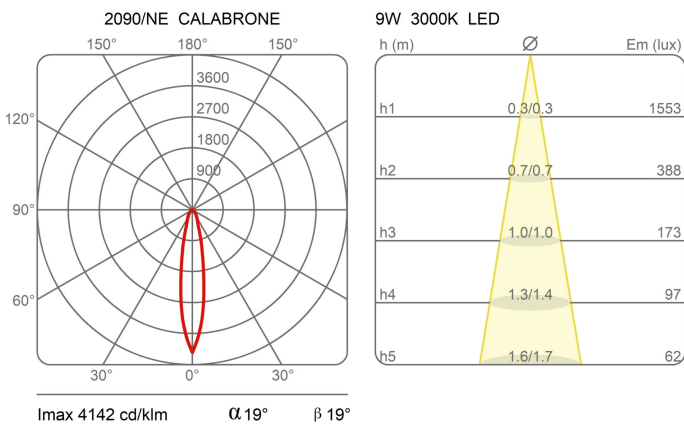

Certifications

EcoLabel

Photometric curves