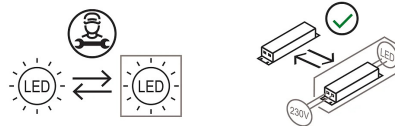

Certifications

EcoLabel