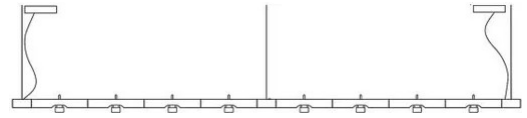

Modular hanging lamp. Painted aluminium structure with 4 adjustable and directional spots with integrated LED light source. Electronic drivers into the box fixed at the ceiling. Also available the joint of connection for the combination of more modules (code 30869).

Interchangeable lens 10° - 40° (on request).

Award

Family	Calabrone
Typology	Pendant
Utilisation	Indoor

Dimensions

Profondità	7,5 cm
Lunghezza	270 cm
Diameter	4,5 cm
Power supply cable length	400 cm
Weight	7 Kg

Materials

Structure	aluminium	Diffuser	polycarbonate
Canopy	aluminium		

Voltage	230V	8 X Watt	9 W
Power unit	Included	Lumen	1224 lm (9792 lm)
Mounting Power Supply	External	CRI	>80
		CCT	3000 K
Power supply	Electronic power supply	Energy class	
Dimming	Push		
	Dali2		