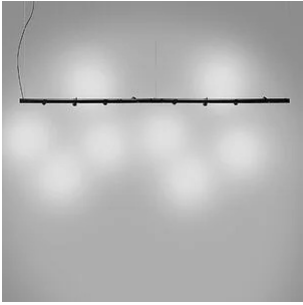

Colour variant code

2090/G/DIM/NE