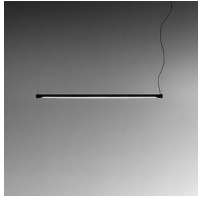

Colour variant code

2097/NE

Black