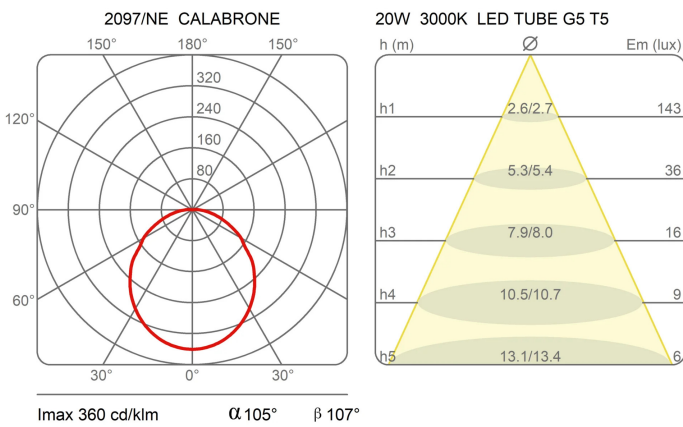

Calabrone

Emiliana Martinelli

colors

Typology Pendant
Utilisation Indoor

24V 20 W 1834 lm

diffuse light

Adjustable suspension lamp providing diffused light. Tubular aluminium structure painted. White opal methacrylate diffuser.

Family	Calabrone
Typology	Pendant
Utilisation	Indoor

Dimensions

Lunghezza	163 cm
Diameter	4,5 cm
Power supply cable length	400 cm
Weight	2.5 Kg

Materials

Structure	aluminium	Diffuser	polycarbonate
Canopy	aluminium		

Voltage	24V	Watt	20 W
Dimming	No dimmable	Lumen	1834 lm
		CRI	>80
		CCT	3000 K
		Energy class	

Certifications

Photometric curves

Colour variant code

2097/NE

Black

Gallery

Accessories