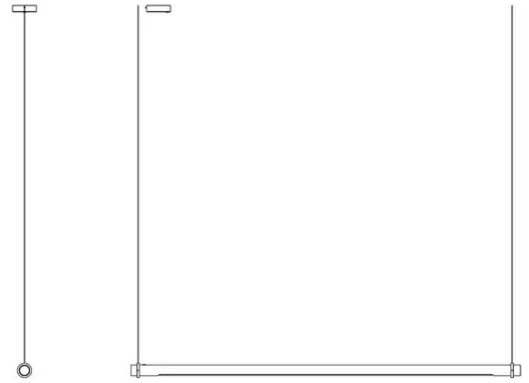

Calabrone

Emiliana Martinelli

colors

Typology Pendant
Utilisation Indoor

24V 20 W 1834 lm

diffuse light

Adjustable suspension lamp providing diffused light. Tubular aluminium structure painted. White opal methacrylate diffuser.

Family	Calabrone
Typology	Pendant
Utilisation	Indoor

Dimensions

Lunghezza	163 cm
Diameter	4,5 cm
Power supply cable length	400 cm
Weight	2.5 Kg

Materials

Structure	aluminium	Diffuser	polycarbonate
Canopy	aluminium		