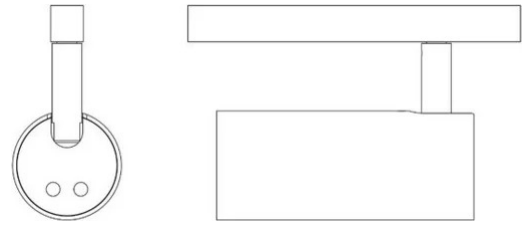

# Cip

Narrow beam - non dimmable

Emiliana Martinelli

colors

Typology      Spotlight  
Utilisation    Indoor

48V 8.9 W 1120 lm

direct light

A series of swivel spot for LED light source with various light beam openings, with electrified track attachment 48V. Painted aluminium structure. Hanging, to fix on the ceiling or recessed versions

### Dimensions

Height	9,5 cm
Profondità	13 cm
Diameter	5,5 cm
Weight	0.4 Kg