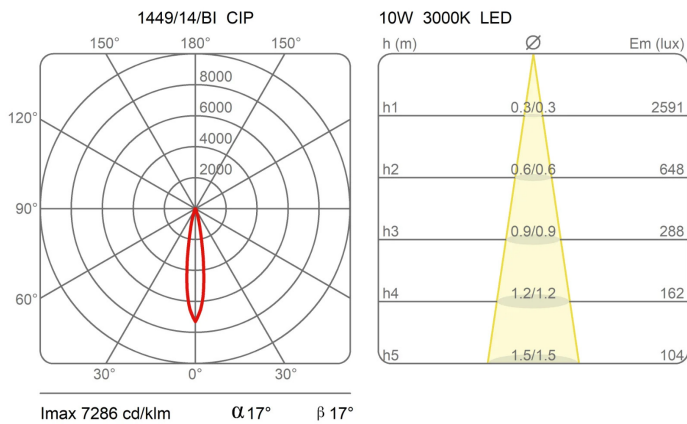

Certifications

Photometric curves