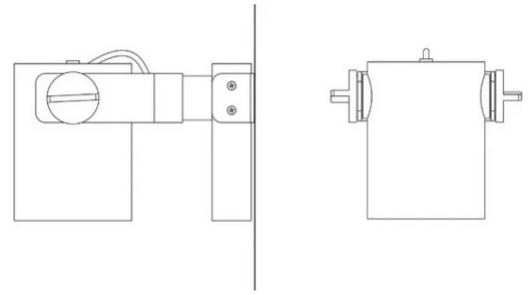

direct light

Adjustable LED projector for indoor, with support for wall mounted. LED light source with different light beams.

Structure in painted aluminium.

Electronic driver included

Family	R11
Typology	Spotlight
Utilisation	Indoor

Dimensions

Height	16 cm
Profondità	24 cm
Diameter	12 cm
Power supply cable length	0 cm
Weight	2.2 Kg

Materials

Structure	aluminium
-----------	-----------

Voltage	230V	Watt	35 W
Power unit	Included	Lumen	5040 lm
Mounting Power Supply	Internal	CRI	>90
Power supply	Electronic power supply	Duration	50000 h
Non dimmable		CCT	3000 K
		Energy class	D