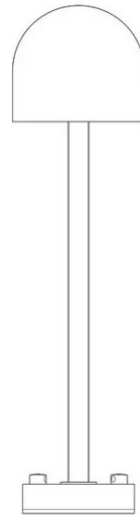

Boleto

Height 35 cm

Emiliana Martinelli

colors

Typology Floor
Utilisation External

230V 10 W 1100 lm

indirect light

Outdoor lamp indirect light for LED light source. Painted aluminium structure. Three size tige with base for to fix on the ground. Remote driver.

Available peg for the ground fixing (cod. 40166)

Family	Boleto
Typology	Floor
Utilisation	External

Dimensions

Height	35 cm
Diameter	14 cm
Weight	3.4 Kg

Materials

Structure	aluminium	Diffuser	polycarbonate
-----------	-----------	----------	---------------