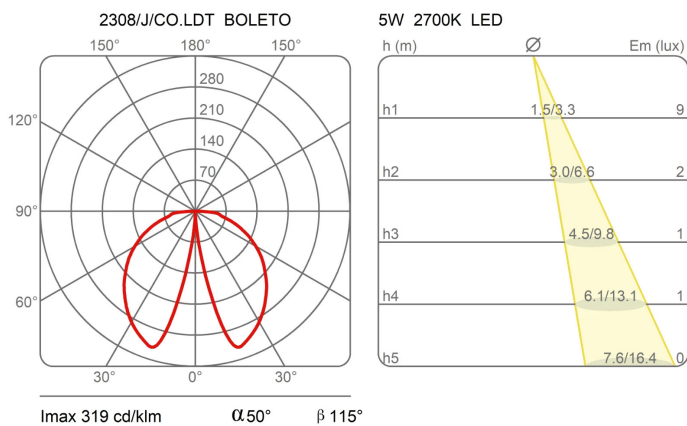

Boleto

Height 35 cm

Emiliana Martinelli

colors

Typology Floor
Utilisation External

230V 10 W 1100 lm

indirect light

Outdoor lamp indirect light for LED light source. Painted aluminium structure. Three size tige with base for to fix on the ground. Remote driver.

Available peg for the ground fixing (cod. 40166)

Family	Boleto
Typology	Floor
Utilisation	External

Dimensions

Height	35 cm
Diameter	14 cm
Weight	3.4 Kg

Materials

Structure	aluminium	Diffuser	polycarbonate
-----------	-----------	----------	---------------

Voltage	230V	Watt	10 W
Non dimmable		Lumen	1100 lm
		CRI	>80
		Duration	50000 h
		CCT	2700 K
		Energy class	E

Certifications

EcoLabel

Photometric curves

Colour variant code

2308/J/230/CO

Corten

Gallery