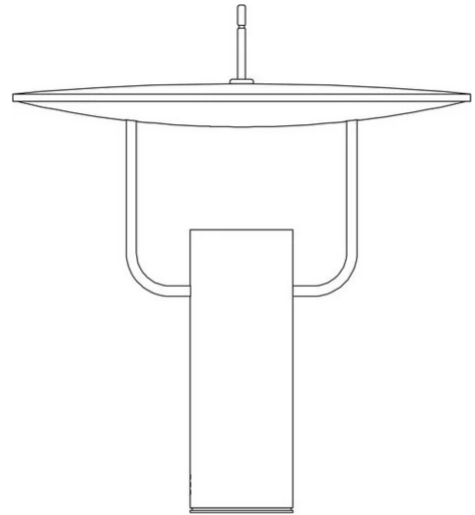

# Tx1

Marco Ghilarducci

colors

Typology Table  
Utilisation Indoor

230V 27.5 W 3534 lm

indirect light

Table lamp reflected light, adjustable reflector. Painted aluminium structure, brass support. LED light source. Electronic driver and LED integrated in the body lamp. Switch on the alimentation cable.

Award

|             |        |
|-------------|--------|
| Family      | Tx1    |
| Typology    | Table  |
| Utilisation | Indoor |

**Dimensions**

|                           |           |
|---------------------------|-----------|
| Height                    | 66 cm     |
| Diameter                  | 60 cm     |
| Power supply cable length | 40+200 cm |
| Weight                    | 8.5 Kg    |

**Materials**

|            |            |          |                  |
|------------|------------|----------|------------------|
| Structure  | aluminium  | Diffuser | methacrylate 030 |
| Riflettore | aluminium  | Base     | brasssteel       |
| Elementi   | brasssteel |          |                  |