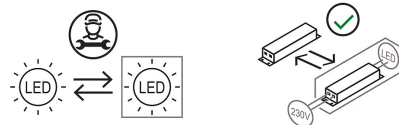

Certifications

EcoLabel