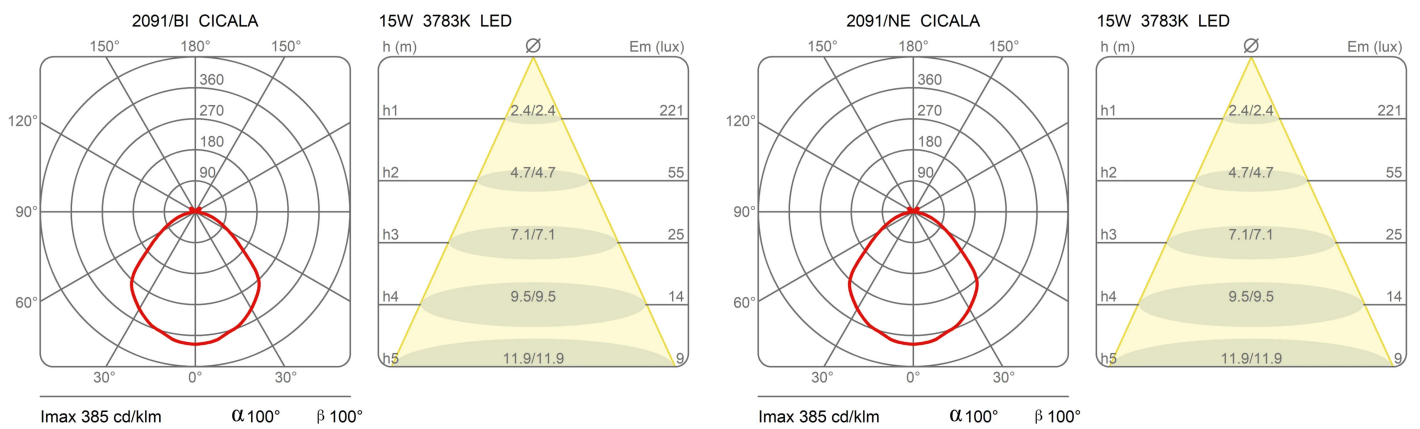

Cicala

Emiliana Martinelli

colors

Typology Pendant
Utilisation Indoor

230V 13 W 2079 lm

direct light

diffuse light

Hanging lamp with direct diffuse light. Painted aluminium structure. Inside diffuser in white opal methacrylate. LED light source integrated. Electronic driver integrated into the stud fixed on the ceiling.

Family	Cicala
Typology	Pendant
Utilisation	Indoor

**Dimensions**

Height	27 cm
Diameter	42 cm
Power supply cable length	400 cm
Weight	2.8 Kg

Materials

Structure	aluminium	Diffuser	methacrylate
-----------	-----------	----------	--------------

Voltage	230V	Watt	13 W
Power unit	Included	Lumen	2079 lm
Mounting Power Supply	External	CRI	>80
Power supply	Electronic power supply	Duration	50000 h
Dimming	No dimmable	CCT	3000 K
		Energy class	D

Certifications**Photometric curves**