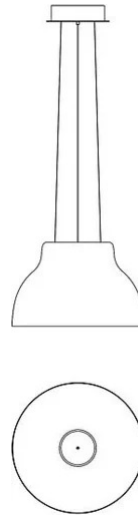

Cicala

Emiliana Martinelli

colors

Typology Pendant
Utilisation Indoor

230V 13 W 2079 lm

direct light

diffuse light

Hanging lamp with direct diffuse light. Painted aluminium structure. Inside diffuser in white opal methacrylate. LED light source integrated. Electronic driver integrated into the stud fixed on the ceiling.

Family	Cicala
Typology	Pendant
Utilisation	Indoor

**Dimensions**

Height	27 cm
Diameter	42 cm
Power supply cable length	400 cm
Weight	2.8 Kg

Materials

Structure	aluminium	Diffuser	methacrylate
-----------	-----------	----------	--------------

Colour variant code

2091/BI

White

2091/NE

Black

2091/BM

Bronze
Textured

2091/OV