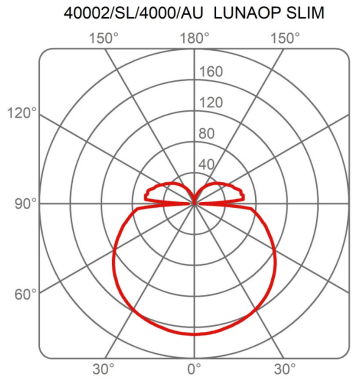

Canopy to be ordered separately available in accessories.

40002/SL/4000

Family	Light module Ø 80 cm Lunaop Slim
Typology	Pendant
Utilisation	Indoor

Dimensions

Height	3 cm
Diameter	80 cm
Power supply cable length	400 cm
Weight	1.1 Kg

Materials

Structure	aluminium	Diffuser	methacrylate 040
-----------	-----------	----------	------------------

Voltage	24V	Watt	32.6 W
Power unit	Excluded	Lumen	5622 lm
Mounting Power Supply	External	CRI	>80
		Duration	50000 h
		CCT	4000 K
		Energy class	

Certifications

EcoLabel

Photometric curves

Imax 169 cd/klm α 158° β 158°

Imax 169 cd/klm α 158° β 158°

Imax 169 cd/klm α 158° β 158°

Imax 169 cd/klm α 158° β 158°

Imax 169 cd/klm α 158° β 158°