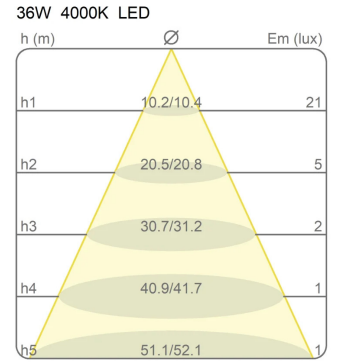

Canopy to be ordered separately available in accessories.

40002/SL/4000

Family	Light module Ø 80 cm Lunaop Slim
Typology	Pendant
Utilisation	Indoor

Dimensions

Height	3 cm
Diameter	80 cm
Power supply cable length	400 cm
Weight	1.1 Kg

Materials

Structure	aluminium	Diffuser	methacrylate 040
-----------	-----------	----------	------------------

Voltage	24V	Watt	32.6 W
Power unit	Excluded	Lumen	5622 lm
Mounting Power Supply	External	CRI	>80
		Duration	50000 h
		CCT	4000 K
		Energy class	

Certifications

EcoLabel

Photometric curves

Imax 169 cd/klm α 158° β 158°

Imax 169 cd/klm α 158° β 158°

Imax 169 cd/klm α 158° β 158°

Imax 169 cd/klm α 158° β 158°

Imax 169 cd/klm α 158° β 158°

Imax 169 cd/klm α 158° β 158°

Colour variant code

40002/SL/4000/BI

White

40002/SL/4000/NE

Black

40002/SL/4000/AU

Pearl Gold