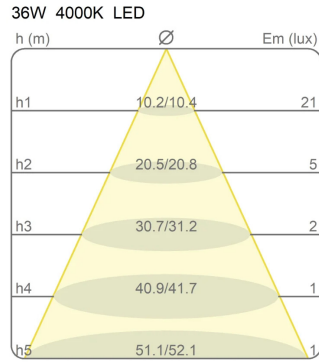

Canopy to be ordered separately available in accessories.

40002/SL/4000

Family	Light module Ø 80 cm Lunaop Slim
Typology	Pendant
Utilisation	Indoor

Dimensions

Height	3 cm
Diameter	80 cm
Power supply cable length	400 cm
Weight	1.1 Kg

Certifications

EcoLabel

Photometric curves

Imax 169 cd/klm α 158° β 158°

Imax 169 cd/klm α 158° β 158°

Imax 169 cd/klm α 158° β 158°

Imax 169 cd/klm α 158° β 158°

Imax 169 cd/klm α 158° β 158°

Imax 169 cd/klm α 158° β 158°

Colour variant code

40002/SL/4000/BI

White

40002/SL/4000/NE

Black

40002/SL/4000/AU

Pearl Gold