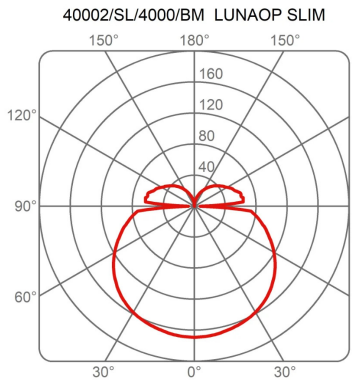

Canopy to be ordered separately available in accessories.

40002/SL/4000

Family	Light module Ø 80 cm Lunaop Slim
Typology	Pendant
Utilisation	Indoor

Dimensions

Height	3 cm
Diameter	80 cm
Power supply cable length	400 cm
Weight	1.1 Kg

Materials

Structure	aluminium	Diffuser	methacrylate 040
-----------	-----------	----------	------------------

Voltage	24V	Watt	32.6 W
Power unit	Excluded	Lumen	5622 lm
Mounting Power Supply	External	CRI	>80
		Duration	50000 h
		CCT	4000 K
		Energy class	

Certifications

EcoLabel

Photometric curves

Imax 169 cd/klm α 158° β 158°

Imax 169 cd/klm α 158° β 158°

Imax 169 cd/klm α 158° β 158°

Imax 169 cd/klm α 158° β 158°

Imax 169 cd/klm α 158° β 158°

Imax 169 cd/klm α 158° β 158°

Colour variant code

40002/SL/4000/BI

White

40002/SL/4000/NE

Black

40002/SL/4000/AU

Pearl Gold