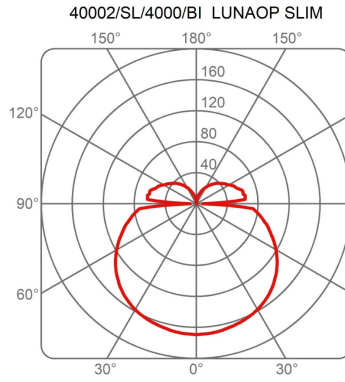

Canopy to be ordered separately available in accessories.

40002/SL/4000

Family	Light module Ø 80 cm Lunaop Slim
Typology	Pendant
Utilisation	Indoor

Dimensions

Height	3 cm
Diameter	80 cm
Power supply cable length	400 cm
Weight	1.1 Kg

Certifications

EcoLabel

Photometric curves

Imax 169 cd/klm α 158° β 158°

Imax 169 cd/klm α 158° β 158°

Imax 169 cd/klm α 158° β 158°

Imax 169 cd/klm α 158° β 158°

Imax 169 cd/klm α 158° β 158°