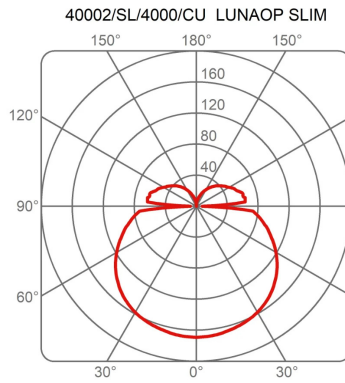

Canopy to be ordered separately available in accessories.

40002/SL/4000

Family	Light module Ø 80 cm Lunaop Slim
Typology	Pendant
Utilisation	Indoor

Dimensions

Height	3 cm
Diameter	80 cm
Power supply cable length	400 cm
Weight	1.1 Kg

Certifications

EcoLabel

Photometric curves

Imax 169 cd/klm α 158° β 158°

Imax 169 cd/klm α 158° β 158°

Imax 169 cd/klm α 158° β 158°

Imax 169 cd/klm α 158° β 158°

Imax 169 cd/klm α 158° β 158°