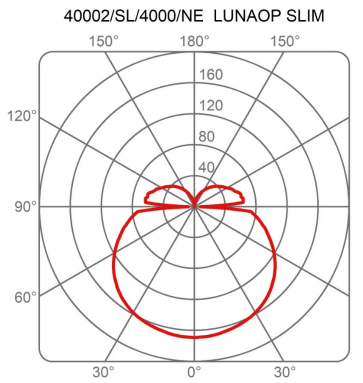

Canopy to be ordered separately available in accessories.

40002/SL/4000

Family	Light module Ø 80 cm Lunaop Slim
Typology	Pendant
Utilisation	Indoor

Dimensions

Height	3 cm
Diameter	80 cm
Power supply cable length	400 cm
Weight	1.1 Kg

Materials

Structure	aluminium	Diffuser	methacrylate 040
-----------	-----------	----------	------------------

Voltage	24V	Watt	32.6 W
Power unit	Excluded	Lumen	5622 lm
Mounting Power Supply	External	CRI	>80
		Duration	50000 h
		CCT	4000 K
		Energy class	

Certifications

EcoLabel

Photometric curves

Imax 169 cd/klm α 158° β 158°

Imax 169 cd/klm α 158° β 158°

Imax 169 cd/klm α 158° β 158°

Imax 169 cd/klm α 158° β 158°

Imax 169 cd/klm α 158° β 158°

Imax 169 cd/klm α 158° β 158°

Colour variant code

40002/SL/4000/BI

White

40002/SL/4000/NE

Black

40002/SL/4000/AU

Pearl Gold