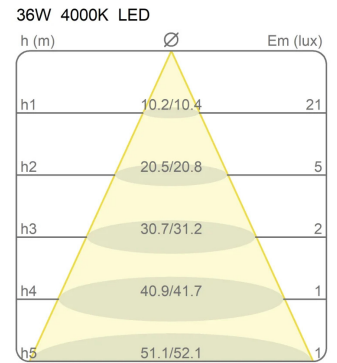

Canopy to be ordered separately available in accessories.

40002/SL/4000

Family	Light module Ø 80 cm Lunaop Slim
Typology	Pendant
Utilisation	Indoor

Dimensions

Height	3 cm
Diameter	80 cm
Power supply cable length	400 cm
Weight	1.1 Kg

Materials

Structure	aluminium	Diffuser	methacrylate 040
-----------	-----------	----------	------------------

Voltage	24V	Watt	32.6 W
Power unit	Excluded	Lumen	5622 lm
Mounting Power Supply	External	CRI	>80
		Duration	50000 h
		CCT	4000 K
		Energy class	

Certifications

EcoLabel

Photometric curves

Imax 169 cd/klm α 158° β 158°

Imax 169 cd/klm α 158° β 158°

Imax 169 cd/klm α 158° β 158°

Imax 169 cd/klm α 158° β 158°

Imax 169 cd/klm α 158° β 158°

Imax 169 cd/klm α 158° β 158°

Colour variant code

40002/SL/4000/BI

White

40002/SL/4000/NE

Black

40002/SL/4000/AU

Pearl Gold