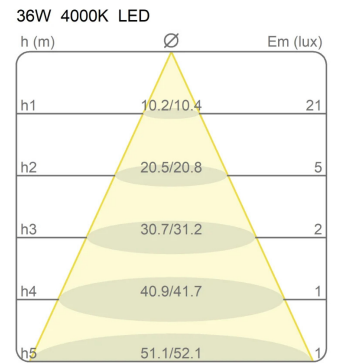

Canopy to be ordered separately available in accessories.

40002/SL/4000

Family	Light module Ø 80 cm Lunaop Slim
Typology	Pendant
Utilisation	Indoor

Dimensions

Height	3 cm
Diameter	80 cm
Power supply cable length	400 cm
Weight	1.1 Kg

Materials

Structure	aluminium	Diffuser	methacrylate 040
-----------	-----------	----------	------------------

Voltage	24V	Watt	32.6 W
Power unit	Excluded	Lumen	5622 lm
Mounting Power Supply	External	CRI	>80
		Duration	50000 h
		CCT	4000 K
		Energy class	

Certifications

EcoLabel

Photometric curves

Imax 169 cd/klm α 158° β 158°

Imax 169 cd/klm α 158° β 158°

Imax 169 cd/klm α 158° β 158°

Imax 169 cd/klm α 158° β 158°

Imax 169 cd/klm α 158° β 158°

Imax 169 cd/klm α 158° β 158°

Colour variant code

40002/SL/4000/BI

White

40002/SL/4000/NE

Black

40002/SL/4000/AU

Pearl Gold