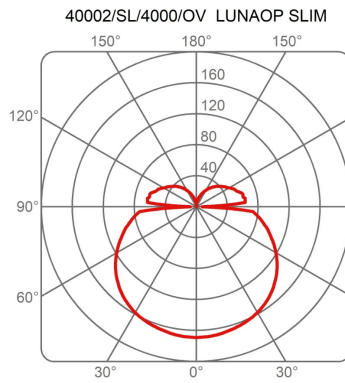

Canopy to be ordered separately available in accessories.

40002/SL/4000

Family	Light module Ø 80 cm Lunaop Slim
Typology	Pendant
Utilisation	Indoor

Dimensions

Height	3 cm
Diameter	80 cm
Power supply cable length	400 cm
Weight	1.1 Kg

Certifications

EcoLabel

Photometric curves

Imax 169 cd/klm α 158° β 158°

Imax 169 cd/klm α 158° β 158°

Imax 169 cd/klm α 158° β 158°

Imax 169 cd/klm α 158° β 158°

Imax 169 cd/klm α 158° β 158°