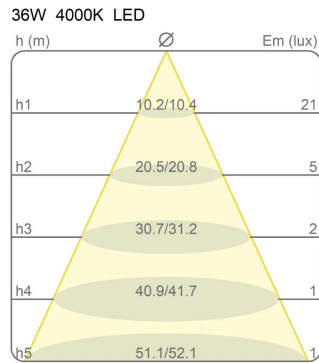

Canopy to be ordered separately available in accessories.

40002/SL/4000

Family	Light module Ø 80 cm Lunaop Slim
Typology	Pendant
Utilisation	Indoor

Dimensions

Height	3 cm
Diameter	80 cm
Power supply cable length	400 cm
Weight	1.1 Kg

Certifications

EcoLabel

Photometric curves

Imax 169 cd/klm α 158° β 158°

Imax 169 cd/klm α 158° β 158°

Imax 169 cd/klm α 158° β 158°

Imax 169 cd/klm α 158° β 158°

Imax 169 cd/klm α 158° β 158°

Imax 169 cd/klm α 158° β 158°

Colour variant code

40002/SL/4000/BI

White

40002/SL/4000/NE

Black

40002/SL/4000/AU

Pearl Gold