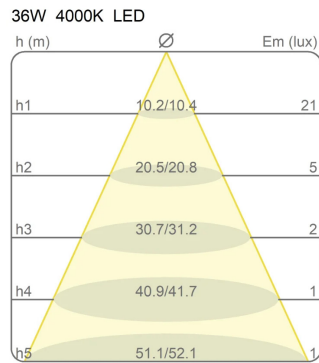

Canopy to be ordered separately available in accessories.

40002/SL/4000

Family	Light module Ø 80 cm Lunaop Slim
Typology	Pendant
Utilisation	Indoor

Dimensions

Height	3 cm
Diameter	80 cm
Power supply cable length	400 cm
Weight	1.1 Kg

Certifications

EcoLabel

Photometric curves

Imax 169 cd/klm α 158° β 158°

Imax 169 cd/klm α 158° β 158°

Imax 169 cd/klm α 158° β 158°

Imax 169 cd/klm α 158° β 158°

Imax 169 cd/klm α 158° β 158°

Imax 169 cd/klm α 158° β 158°

Colour variant code

40002/SL/4000/BI

White

40002/SL/4000/NE

Black

40002/SL/4000/AU

Pearl Gold