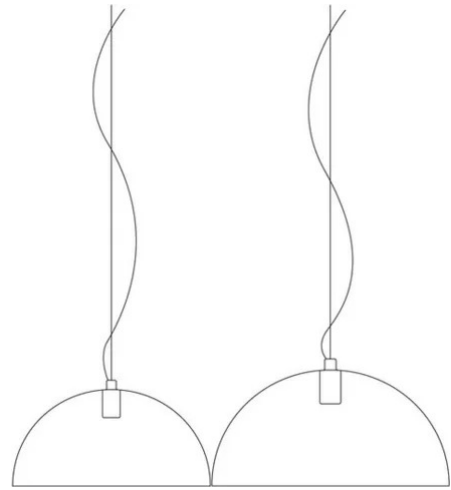

Bubbles

Ø 55 cm

Emiliana Martinelli

Elio Martinelli

colors

Typology Pendant
Utilisation Indoor

230V 15 W E27

diffuse light

Hanging lamp diffused light. Colour methacrylate diffuser. Chromed metal support. For Led bulb.

Family Bubbles
Typology Pendant
Utilisation Indoor

Dimensions

Diameter 55 cm
Power supply cable length 400 cm
Weight 3 Kg

Materials

Diffuser methacrylate Canopy aluminium

Voltage 230V
Non dimmable

Certifications

EcoLabel

Colour variant code

2033/55/C/BI

○
White