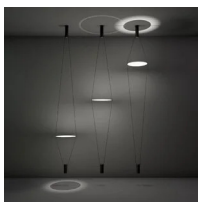

Colour variant code

2885/S/NE