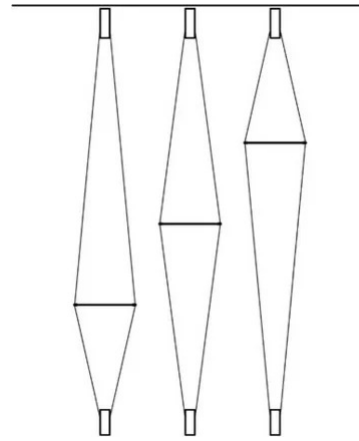

Coassiale

Vittorio Venezia

colors

Typology Ceiling

Utilisation Indoor

230V 2x 8.6 W 1080 lm (2160lm)

direct light

indirect light

Direct and indirect light, thanks to the LED light sources hold inside two colored aluminium cylindrical supports which are at the endpoint of the twice power cables. One is for the ceiling connection, the other one is used as a counter-weight. The light is reflected on a swivel disk in a white opal methacrylate material which spaces and slides along two cables, to create different light effects. Interior cylindrical support with a cable and an electronic driver on the plug.

Family Coassiale
 Typology Ceiling
 Utilisation Indoor

Dimensions

Height 250 cm
 Diameter 35 cm
 Weight 2.4 Kg

Materials

Structure aluminium Diffuser methacrylate

Voltage	230V	2 X Watt	8.6 W
Power unit	Included	Lumen	1080 lm (2160 lm)
Mounting Power Supply	External	CRI	>90
Power supply	Electronic power supply with cable and plug	Duration	50000 h
Dimming	No dimmable	CCT	3000 K
		Energy class	E