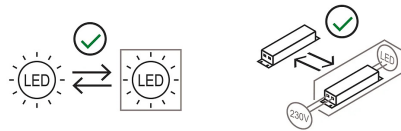

Certifications