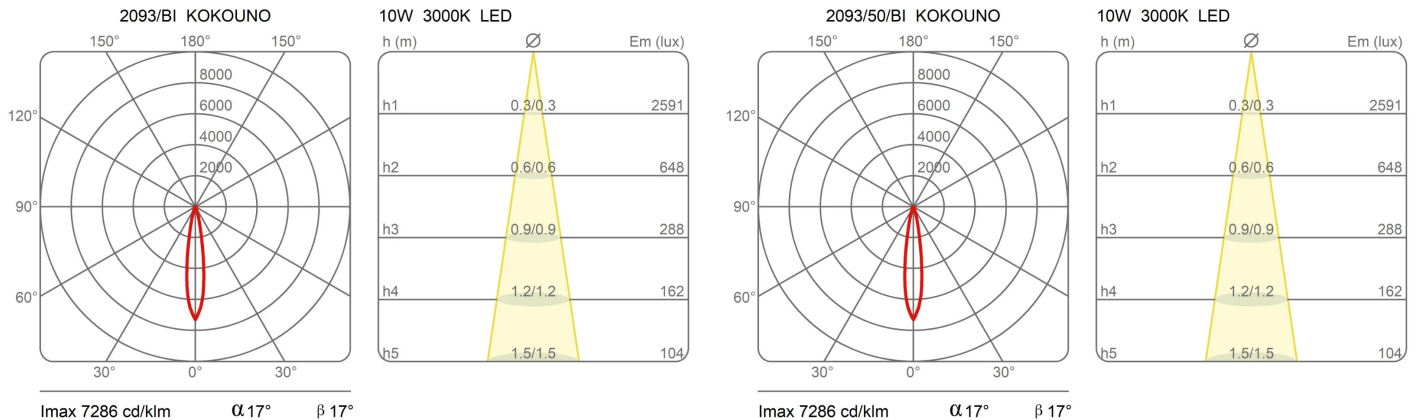

Kokouno

Tube aluminium H 50 cm

Studio PLS Design

colors

Typology Pendant
Utilisation Indoor

230V 8.6 W 1080 lm

direct light

Hanging lamp, direct light. Tubular structure in painted aluminum. Electronic driver included in the aluminum tubular.

Family	Kokouno
Typology	Pendant
Utilisation	Indoor

Dimensions

Lunghezza	50 cm
Diameter	5,5 cm
Power supply cable length	400 cm
Weight	1.3 Kg

Materials

Structure	aluminium	Diffuser	polycarbonate
Canopy	aluminium		

Photometric curves

Colour variant code

2093/50/BZ

Bronze

2093/50/BI

White

2093/50/NE

Black