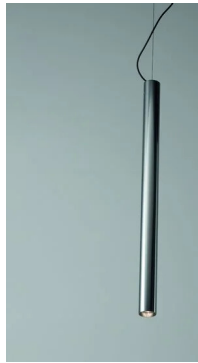

Kokouno

Tube aluminium H 50 cm

Studio PLS Design

colors

Typology Pendant
Utilisation Indoor

230V 8.6 W 1080 lm

direct light

Hanging lamp, direct light. Tubular structure in painted aluminum. Electronic driver included in the aluminum tubular.

Family	Kokouno
Typology	Pendant
Utilisation	Indoor

Dimensions

Lunghezza	50 cm
Diameter	5,5 cm
Power supply cable length	400 cm
Weight	1.3 Kg

Materials

Structure	aluminium	Diffuser	polycarbonate
Canopy	aluminium		

Photometric curves

Colour variant code

2093/50/BZ

Bronze

2093/50/BI

White

2093/50/NE

Black