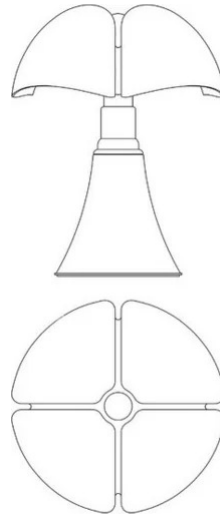

Minipipistrello Cordless

Gae Aulenti

colors

Typology	Table
Utilisation	Indoor

5V 2.9 W 386 lm

diffuse light

Thanks to LED technology, the Minipipistrello is now available in a portable, dimmable, cordless version with rechargeable battery and touch sensor. Minipipistrello is ready to go anywhere you want, for a romantic dinner, a date on the terrace, as an ideal companion for limitless living. Cordless system, rechargeable (battery charger and battery included) by Micro-USB / Type-C, charge duration: 6 hours. Also rechargeable with power-compatible banks. Diffused-light lamp. Glazed stainless steel telescope. White opal methacrylate diffuser. Structure and knob in painted aluminum. LED light source integrated.

Each Pipistrello Mini has a fixed telescope; it cannot be extended. The shape is retained, but not the mechanical movement.

Family	Minipistrello Cordless
Typology	Table
Utilisation	Indoor

Dimensions

Height	35 cm
Diameter	27 cm
Weight	2,5 Kg

Materials

Structure	aluminium brass copper stainless steel	Diffuser	methacrylate 040
Base	iron		

Voltage	5V	Watt	2.9 W
Power unit		Lumen	496 lm
Mounting Power Supply	External	CRI	>80
Power supply	Dimmable electronic power supply and rechargeable battery	Duration	50000 h
		CCT	2700 K
		Energy class	E