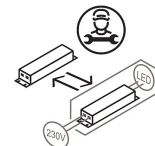

Certifications