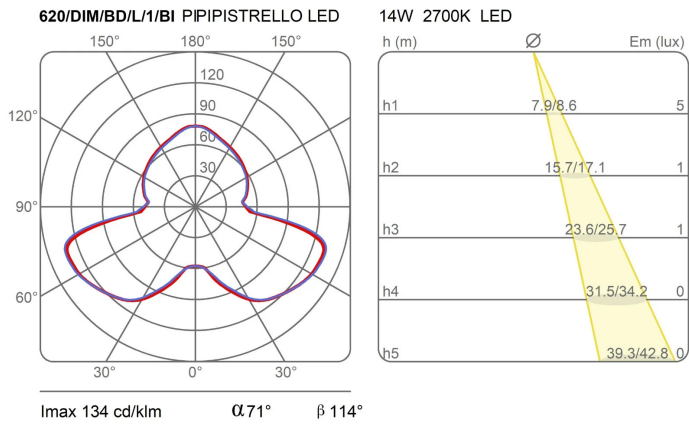

Integrated and dimmable LED light source.

Electronic driver on the plug.

Family Pipistrello
 Typology Table Floor
 Utilisation Indoor

Dimensions

Height 70 - 86 cm
 Diameter 55 cm
 Power supply cable length 45+200 cm
 Weight 9.6 Kg

Materials

Structure aluminium brass copper stainless steel
 Diffuser methacrylate O40
 Base iron

Voltage	230V	Watt	12.6 W
Dimming	Bluetooth	Lumen	1560 lm
		CRI	>80
		Duration	50000 h
		CCT	2500 K 6500 K
		Energy class	E

Certifications

Photometric curves

Colour variant code

620/DIM/BD/L/1/MA

Brown

620/DIM/BD/L/1/BI

White

Gallery